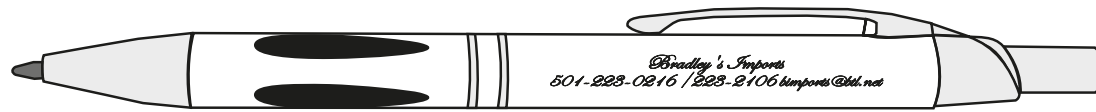

Order#: 117533

Product: Vienna Pen-Gunmetal

Item #: 1003-108252

Imprint Method: Laser Engraved

**\*\*\*Due to the small imprint area on the pen. A 3rd line is not possible\*\*\***

**\*\*\*IMPORTANT INFORMATION\*\*\* (PLEASE READ)**