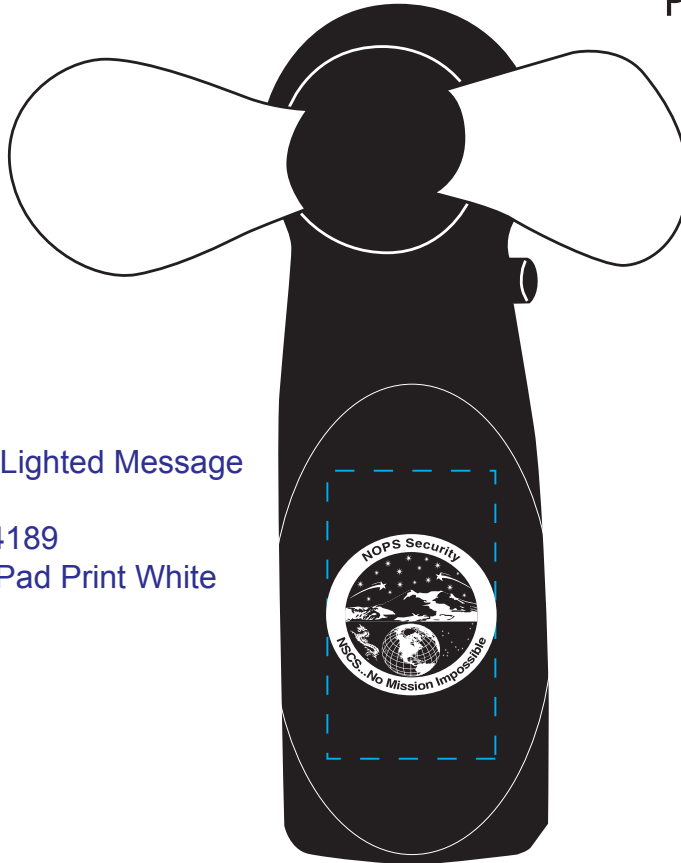

Programmable Message Fan

Order#: 117523
Product: Deluxe Lighted Message Fan - Red LED
Item #: 1275-304189
Imprint Method: Pad Print White

Fan Message:

LINE1: BE A SECURITY FAN!
LINE2: BE A SECURITY FAN!
LINE3: BE A SECURITY FAN!
LINE4: BE A SECURITY FAN!
LINE5: BE A SECURITY FAN!
LINE6: BE A SECURITY FAN!

LED Message Color: Red

Plate Color: Black

Imprint Color: White

PAD PRINT

Imprint Area: 7/8"W x 1.5" H

****Dashed blue line does not print - to show maximum imprint area only**

IMPORTANT INFORMATION (PLEASE READ)