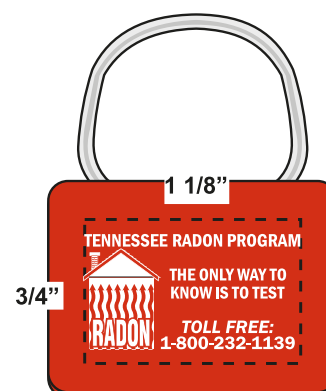

Order#:117495
Product:2700 x Rectangular Corn Showring -RED
Item #:1215-301463
Imprint Method:(Screen Print on the Each Side.)-WHITE

Actual Size of Imprint
Dotted Lines Do Not Print

Dotted line represents imprint area