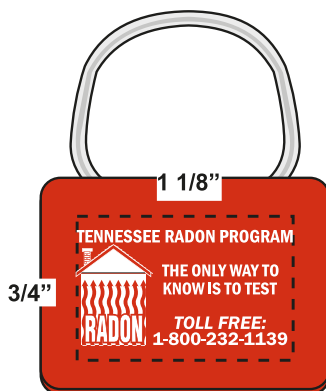

Order#:117495
Product:2700 x Rectangular Corn Showring -RED
Item #:1215-301463
Imprint Method:(Screen Print on the Each Side.)-WHITE

Actual Size of Imprint
Dotted Lines Do Not Print

Dotted line represents imprint area