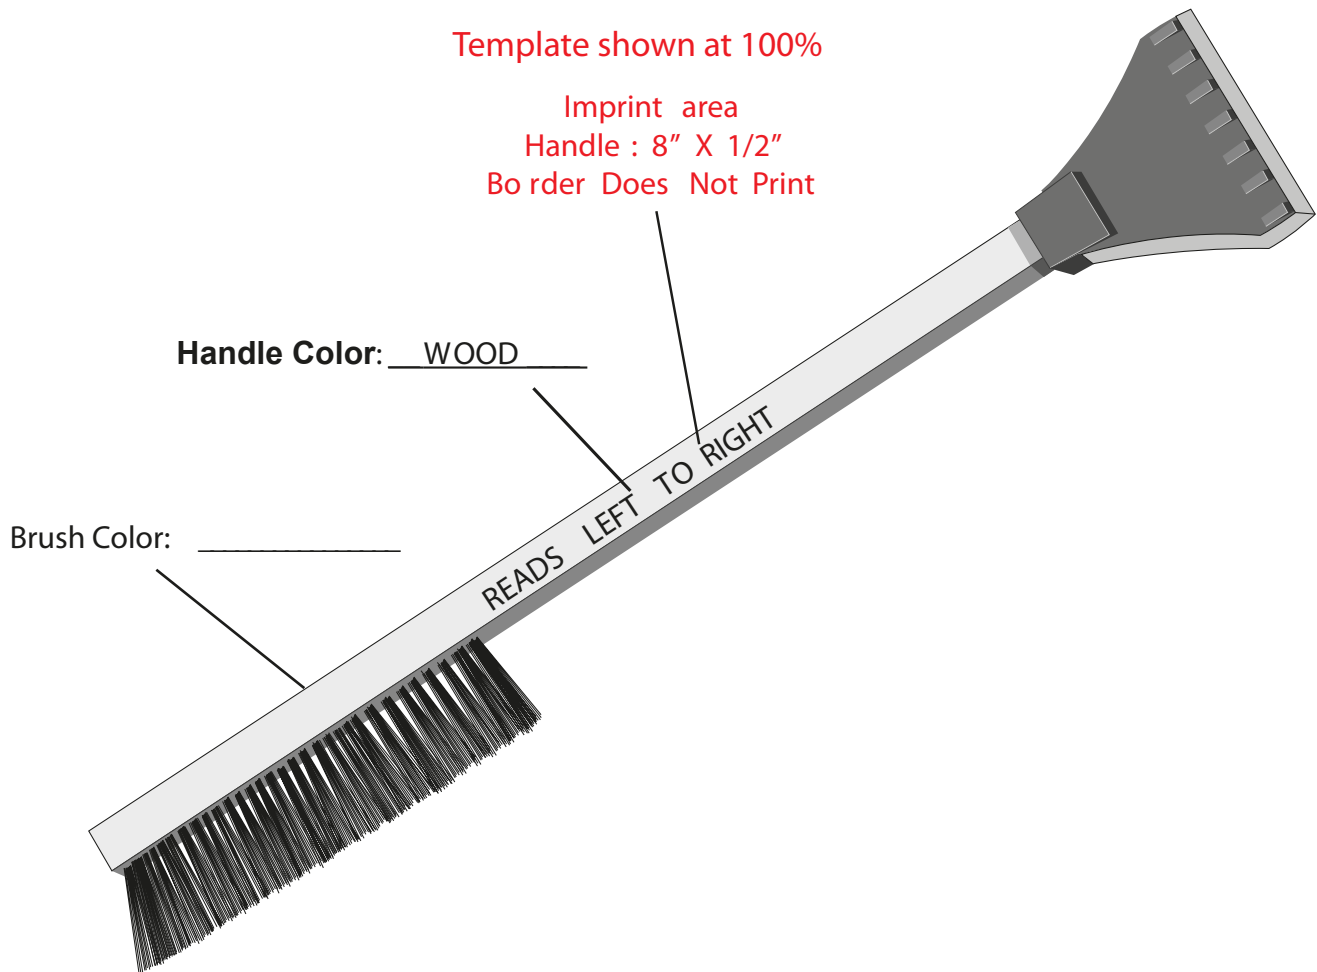

Order#: 117493  
Product: Economy Snowbrush - Black  
Item #: 1116-103891  
Imprint Method: Pad Print on the Handle - Red 186

**FRED'S WINNETKA SVC • (847) 446-3025 Shop • (847) 571-8185 Road Svc**

**\*\*\*IMPORTANT INFORMATION\*\*\* (PLEASE READ)**