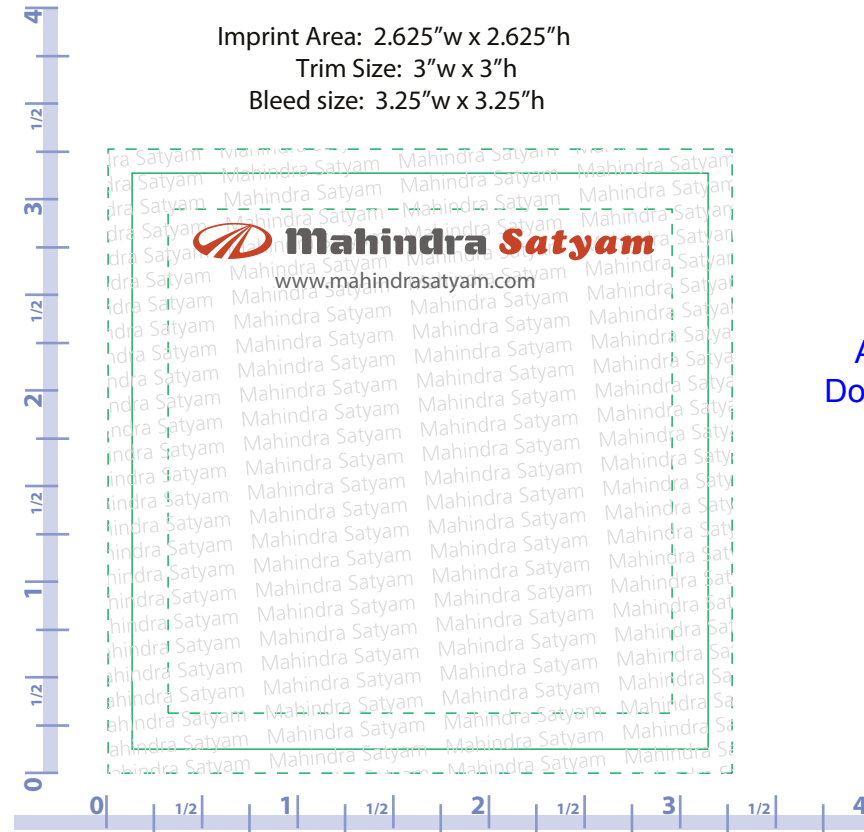

2 Split Rock Drive Suite 11, Cherry Hill, Nj 08003
Telephone: 1-856 424-4818 or 1-800 320-1510
Fax: 1-856 424-5269
Hours of Operation: 9:30 - 5:30 pm Eastern, M - F
Customer Service E-mail: service@garrettspecialties.com

Order#: 117488
Product: 500 x Bic 3 x 3 Sticky Notes 50 Sheets
Item #: 1090-100333
Imprint Method: (4 Color Process on the Top.)

RUSH PROOF

**In order to meet your delivery date, here is a copy of your artwork so you can see what we are sending to the manufacturer to be printed. Immediate approval is required in order to maintain the supplier's production schedule.
CAREFULLY REVIEW THE ARTWORK ATTACHED.**

BLEED AREA
(any objects intended to bleed must extend outside the die cut edge by 1/8")

DIE CUT EDGE
(this will be the actual edge of the pad)

PRINT MARGIN
(any objects NOT intended to bleed MUST be inside this print margin)

Actual Size of Imprint
Dotted Lines Do Not Print

IMPORTANT INFORMATION (PLEASE READ)

Please proof carefully for spelling errors, omissions, and layout accuracy. It is your responsibility to correct any errors. Garrett Specialties assumes no responsibility for errors after a proof has been authorized to print. Please note changes or revisions to your proof from your original instructions may cause revision in your ship date. Delays in paper proof approval also may require a change in your schedule ship dates. Occasionally, some fax machines may distort the image. Please pay close attention to numbers.

It is imperative that you view your e-proof and submit your approval and/or changes promptly to maintain your anticipated delivery date.

Please keep in mind that this virtual proof is not a printed sample of your artwork on our product. The size and placement of the artwork may vary from this proof when actually printed on the product. Carefully review the attached proof for verification of copy & layout.

Due to inherent technical differences in color monitors, the imprint colors and product colors depicted in the attached proof will not resemble those in the final product.

We make every effort to match requested custom colors, but cannot guarantee a 100% exact match. Imprints are applied using pad or screen inks. These inks are hand mixed as close as possible to the requested color but may vary 2 to 4 shades. For this reason an exact PMS match cannot be guaranteed.

Your order is ON HOLD until we receive an approval from you in reference to your artwork.

RULER IS IN INCHES. VERIFY RULER ACCURACY ONCE PRINTED OUT ONTO PAPER.