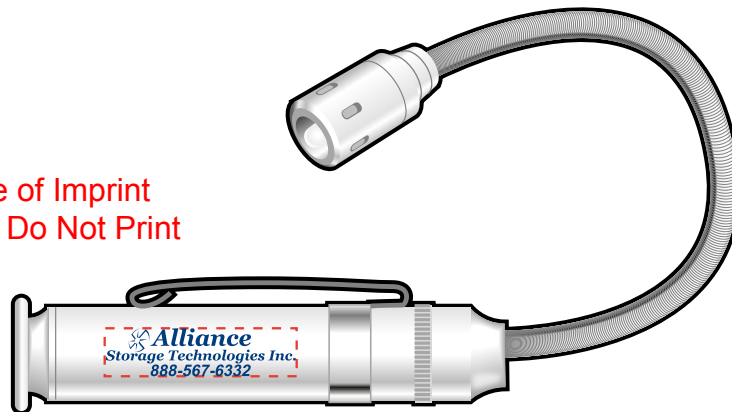

Customer Service E-mail: service@garrettspecialties.com

Order#: 117457

Product: 250 x Ultimate Laser-light Combo

Item #: 1087-300979

Imprint Method: (Screen Print on the Barrel .)-Navy Blue 281

Actual Size of Imprint
Dotted Lines Do Not Print