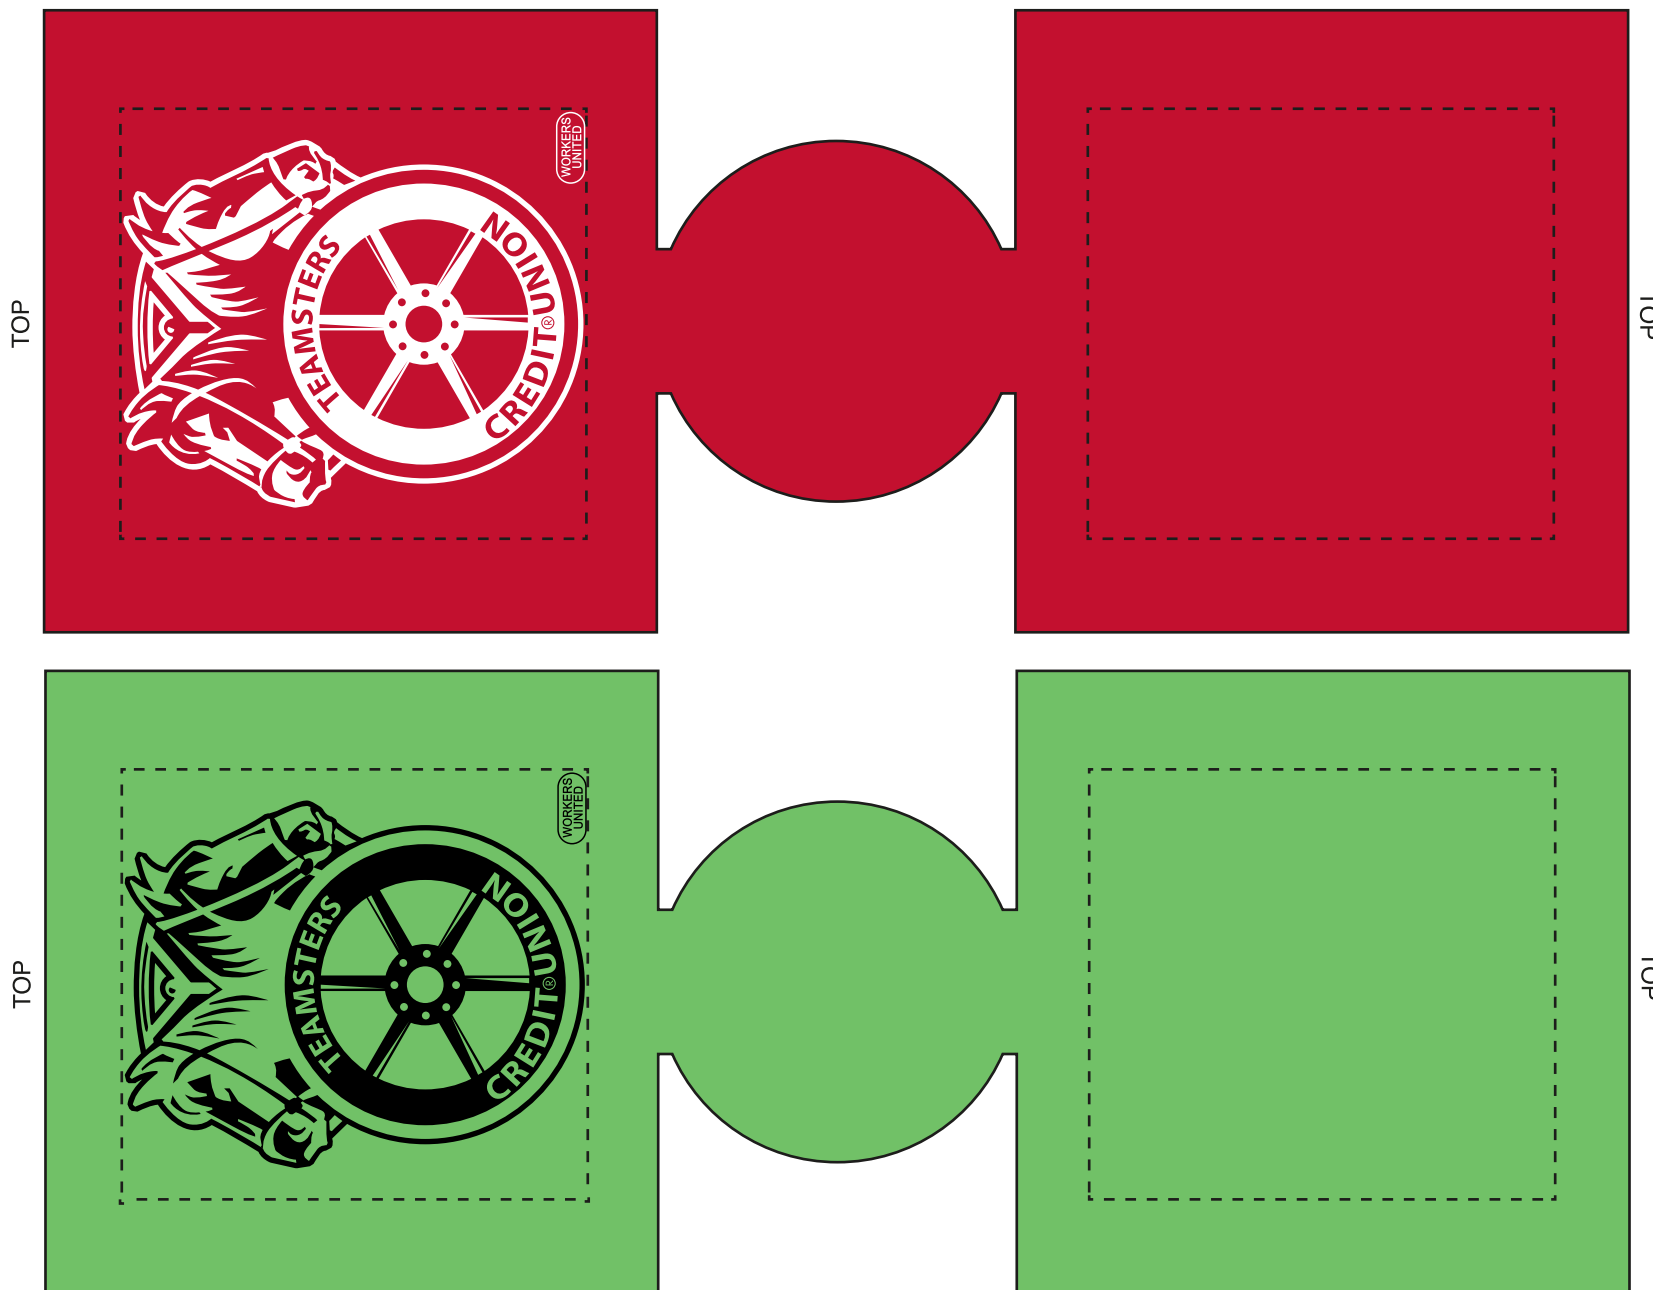

ART NOTES:

* ****REQUESTED PROOF****
 * OUR "UNION BUG" ADDED
 © MADE LARGER.
PLEASE CONFIRM ART LAYOUT.

SCALED 75%- NOT ACTUAL SIZE

*****IMPORTANT INFORMATION*** (PLEASE READ)**

Please proof carefully for spelling errors, omissions, and layout accuracy. It is your responsibility to correct any errors. Garrett Specialties assumes no responsibility for errors after a proof has been authorized to print. Please note changes or revisions to your proof from your original instructions may cause revision in your ship date. Delays in paper proof approval also may require a change in your schedule ship dates. Occasionally, some fax machines may distort the image. Please pay close attention to numbers.

It is imperative that you view your e-proof and submit your approval and/or changes promptly to maintain your anticipated delivery date.

Please keep in mind that this virtual proof is not a printed sample of your artwork on our product. The size and placement of the artwork may vary from this proof when actually printed on the product. Carefully review the attached proof for verification of copy & layout.

Due to inherent technical differences in color monitors, the imprint colors and product colors depicted in the attached proof will not resemble those in the final product.

We make every effort to match requested custom colors, but cannot guarantee a 100% exact match. Imprints are applied using pad or screen inks. These inks are hand mixed as close as possible to the requested color but may vary 2 to 4 shades. For this reason an exact PMS match cannot be guaranteed.