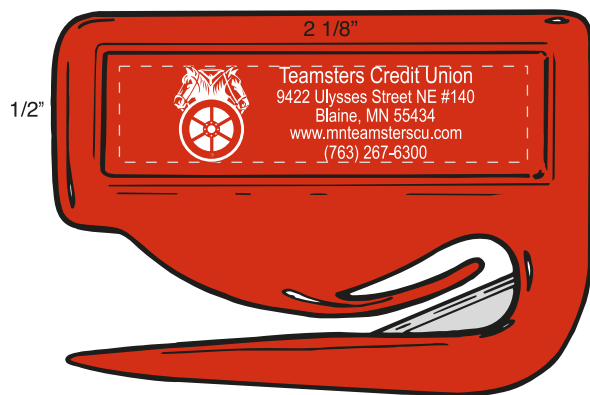

Order#:117450
Product:250 x Corn Direct Imprint Zippy Letter Opener -Red
Item #:1215-104335
Imprint Method:(Screen Print on the Front.)-White

Actual Size of Imprint
Dotted Lines Do Not Print
Dotted line represents imprint area