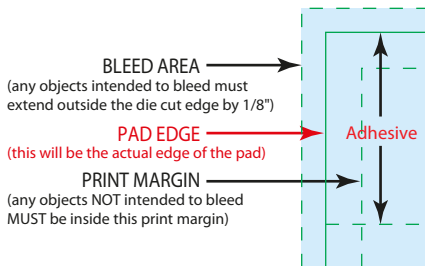

Order#:117445  
Product:500 x Bic Pink Ribbon Sticky Notes  
Item #:1090-300011  
Imprint Method:(4 Color Process on the Pad.)

Actual Size of Imprint  
Dotted Lines Do Not Print

4 X 6 DIE CUT  
TEMPLATE V6