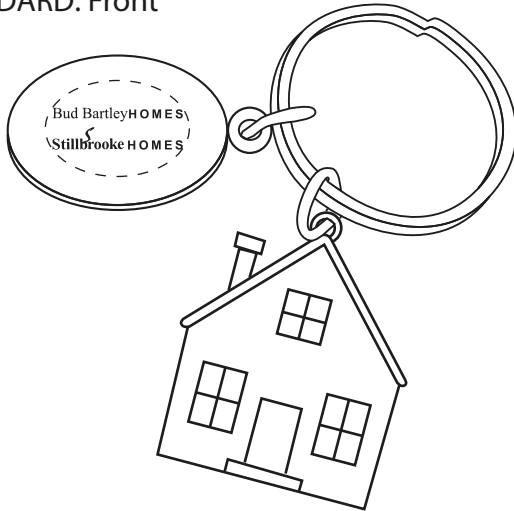

Order#: 117442
Product: 100 x House Tag Keyholder
Item #: 1134-103901
Imprint Method: (Laser Engraved on the First Side on Oval.)

Actual Size of Imprint
Dotted Lines Do Not Print

STANDARD: Front

Please choose a layout for the back imprint,
OPTION 1 or 2?