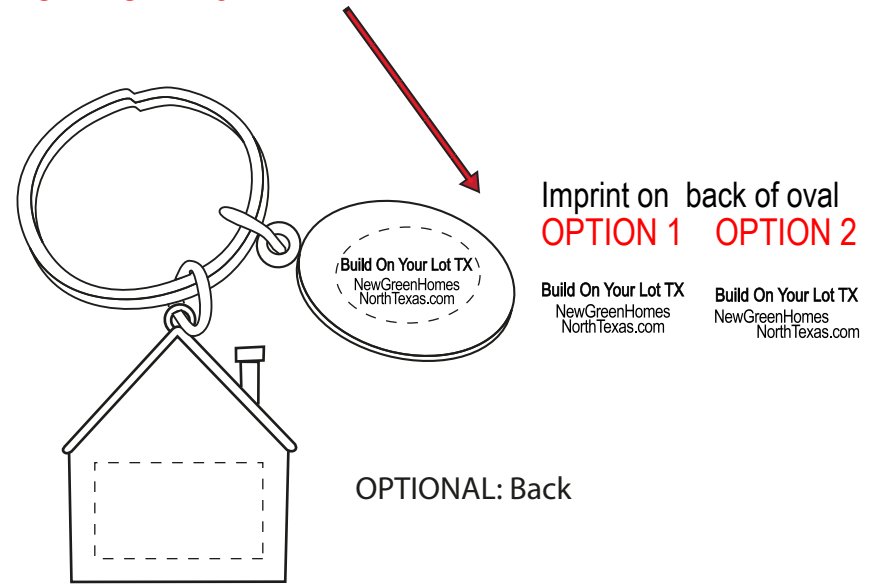

Order#: 117442
Product: 100 x House Tag Keyholder
Item #: 1134-103901
Imprint Method: (Laser Engraved on the First Side on Oval.)

Actual Size of Imprint
Dotted Lines Do Not Print

STANDARD: Front

Please choose a layout for the back imprint,
OPTION 1 or 2?