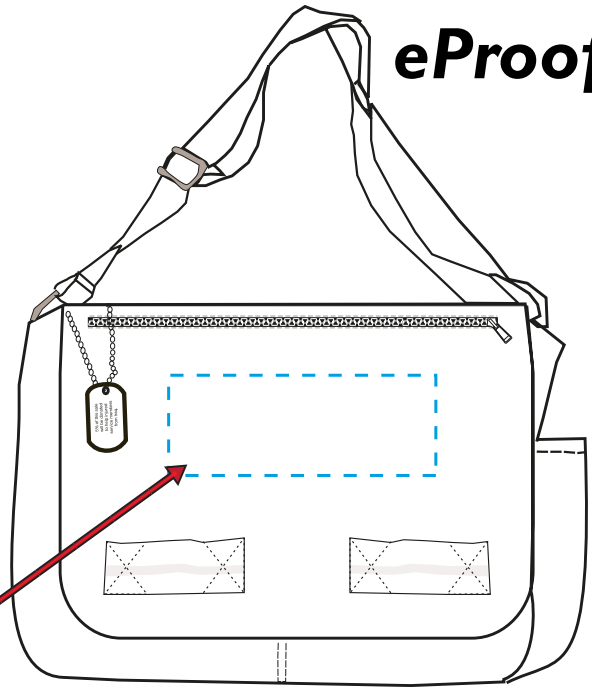

Order#: 117438
Product: 155 x Joint Forces Messenger-Olive
Item #: 1120-304395
Imprint Method: (Screen Print on the Front.)-Black

Imprint will go here

Actual Size of Imprint
Dotted Lines Do Not Print

SACRAMENTO INTERNATIONAL AIRPORT