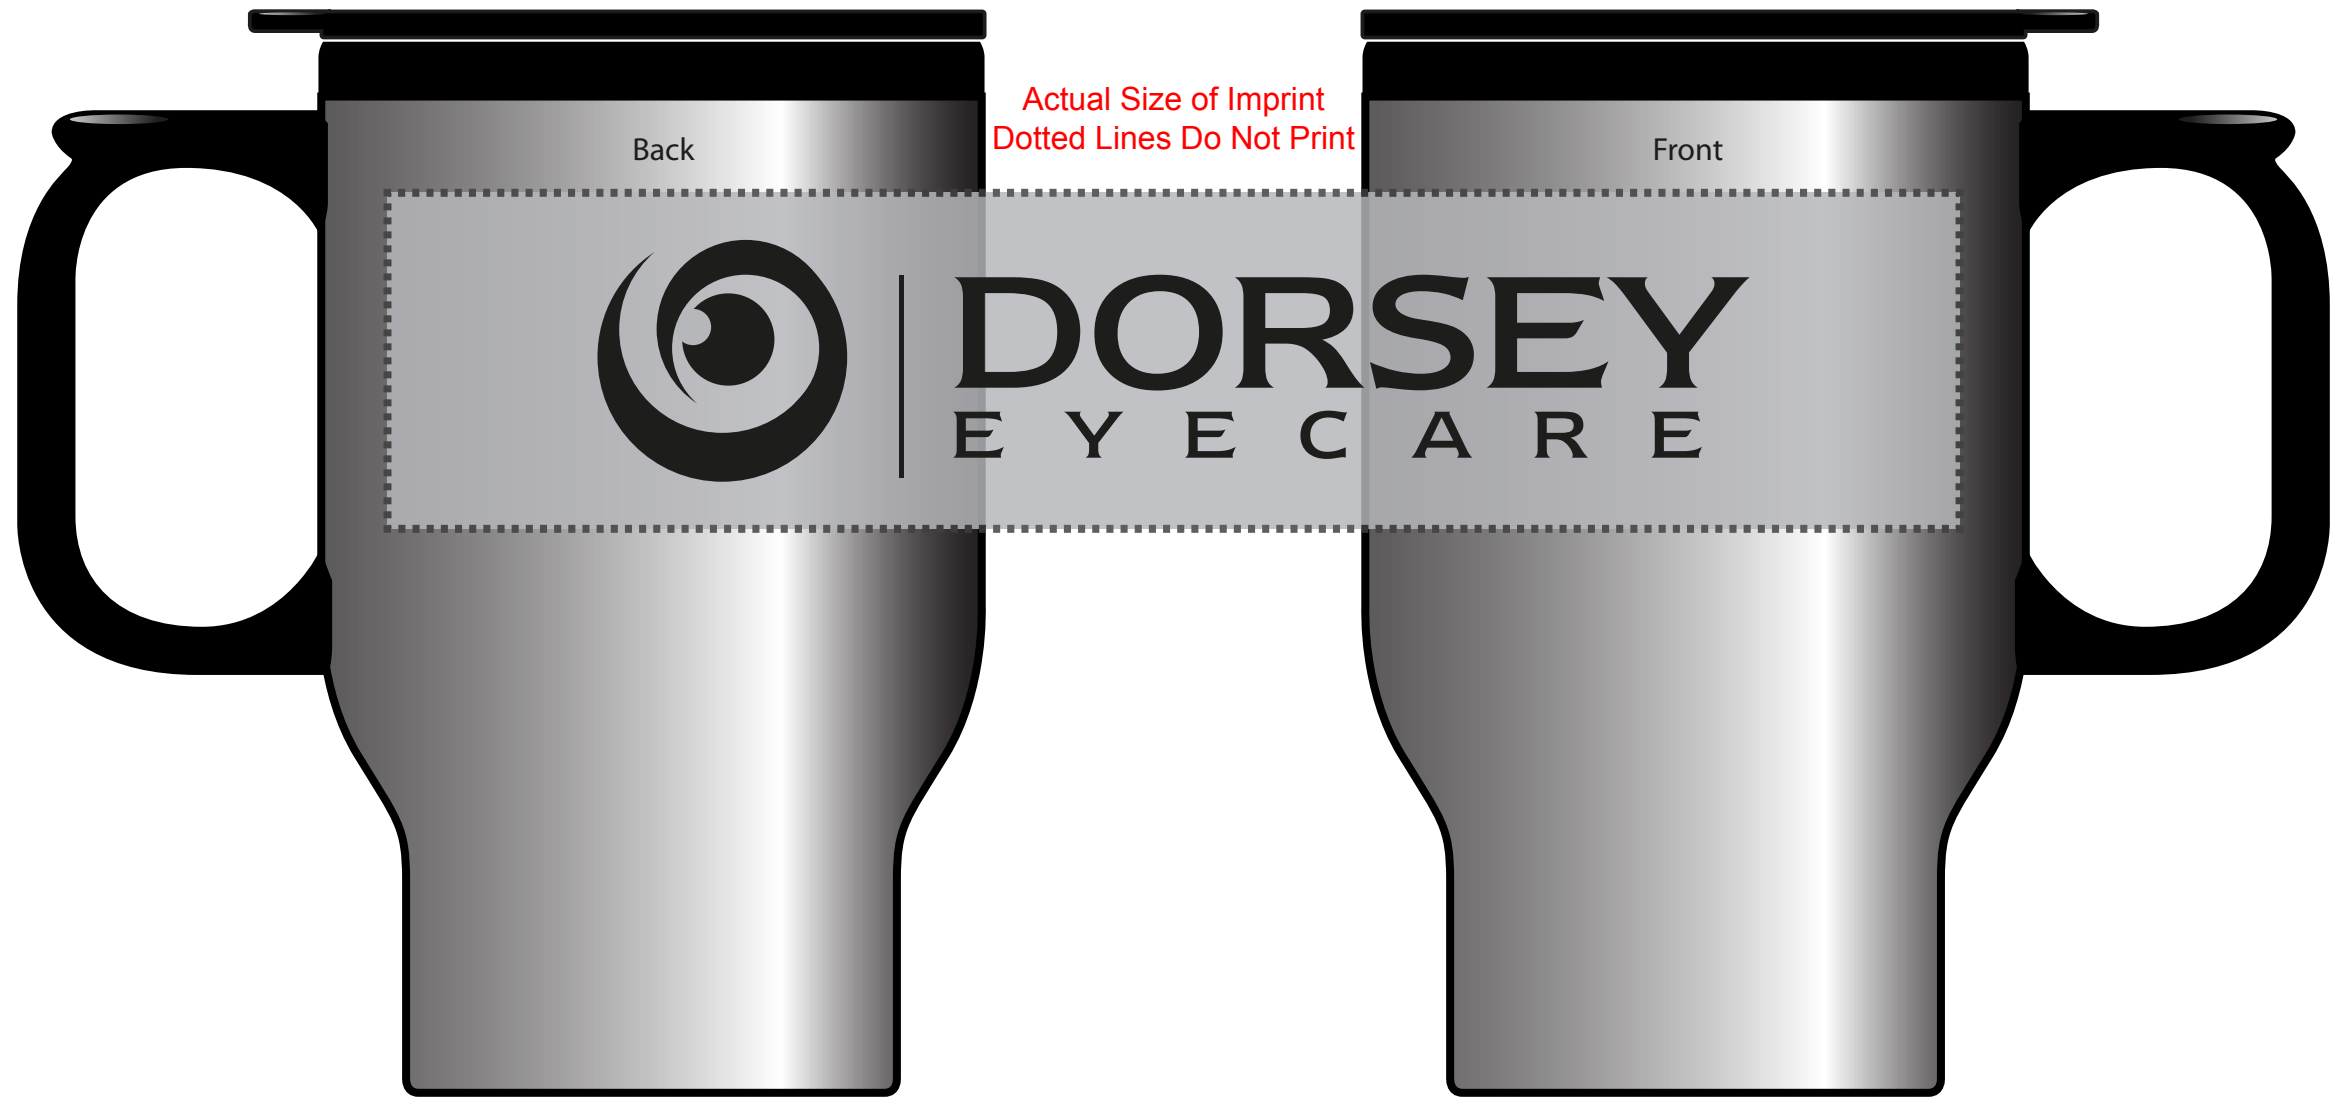

Order#: 117418
Product: 48 x Stainless Steel Trip Mug 14 oz
Item #: 1086-101067
Imprint Method: (Screen Print on the Wrap Around.)-Black

2 Split Rock Drive Suite 11, Cherry Hill, Nj 08003
Telephone: 1-856 424-4818 or 1-800 320-1510
Fax: 1-856 424-5269
Hours of Operation: 9:30 - 5:30 pm Eastern, M - F
Customer Service E-mail: service@garrettspecialties.com