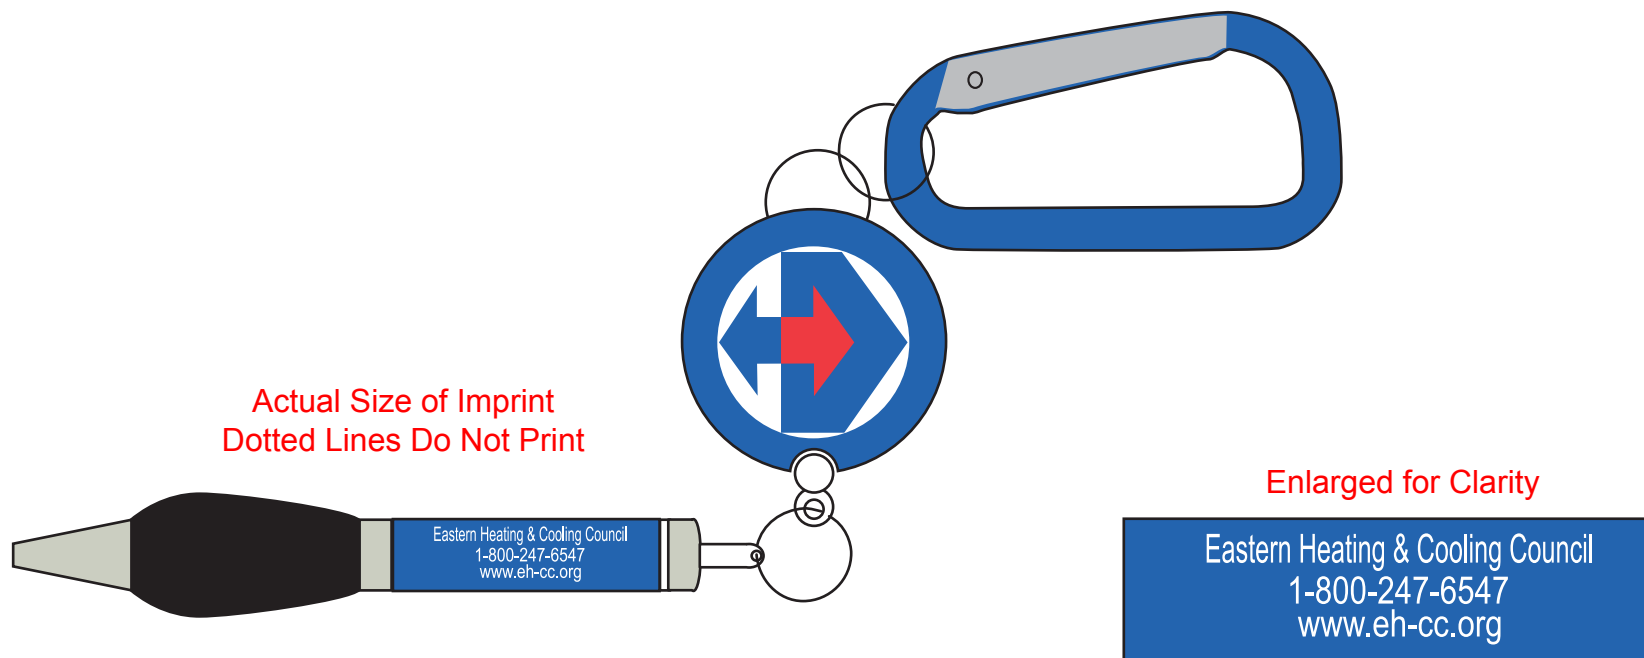

Order#: 117392  
Product: 500 x Soft Grip Metal Pen with Retractor and Carabiner  
Item #: 1279-107596  
Imprint Method: Screen Print on the Pen - Barrel -White/  
Screen print on the Retractor-Bright Red 185 Dark Blue 294 White