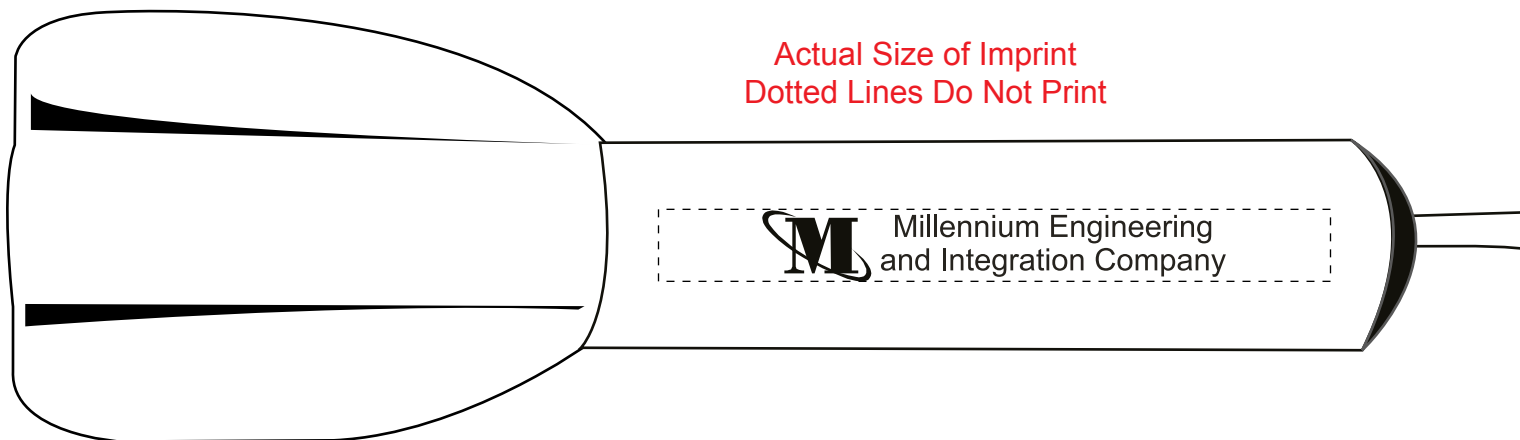

Order#: 117386
Product: 250 x Bungee Rocket-White with blue fin
Item #: 1064-100493
Imprint Method: (Pad Print on the Front.)-Black

Please note: The gradient appearance on the "M" was removed because gradients can not be printed.