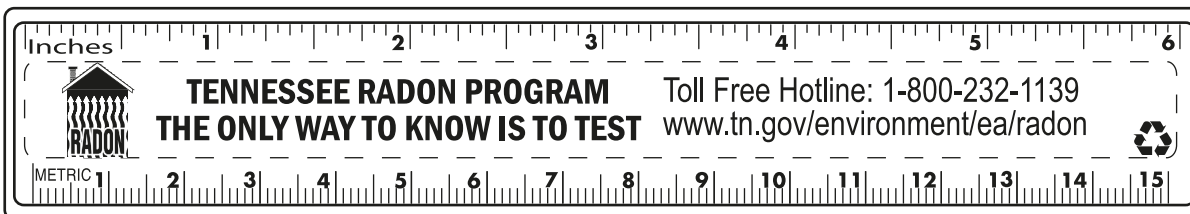

OPTION B (Recommended)

Actual Size of Imprint
Dotted Lines Do Not Print

ART NOTES:

*** RECYCLE SYMBOL ADDED.
* "RADON" OUTLINE IN LOGO
THICKENED FOR BETTER IMPRINT,
SMALL DETAILS WILL FILL IN,
PLEASE PROOF CAREFULLY**

IMPORTANT INFORMATION (PLEASE READ)

Please proof carefully for spelling errors, omissions, and layout accuracy. It is your responsibility to correct any errors. Garrett Specialties assumes no responsibility for errors after a proof has been authorized to print. Please note changes or revisions to your proof from your original instructions may cause revision in your ship date. Delays in paper proof approval also may require a change in your schedule ship dates. Occasionally some fax machines may distort the image. Please pay close attention to numbers.

It is imperative that you view your e-proof and submit your approval and/or changes promptly to maintain your anticipated delivery date.

Please keep in mind that this virtual proof is not a printed sample of your artwork on our product. The size and placement of the artwork may vary from this proof when actually printed on the product. Carefully review the attached proof for verification of copy & layout.

Due to inherent technical differences in color monitors, the imprint colors and product colors depicted in the attached proof will not resemble those in the final product.

We make every effort to match requested custom colors, but cannot guarantee a 100% exact match. Imprints are applied using pad or screen inks. These inks are hand mixed as close as possible to the requested color but may vary 2 to 4 shades. For this reason an exact PMS match cannot be guaranteed.

Your order is ON HOLD until we receive an approval from you in reference to your artwork.