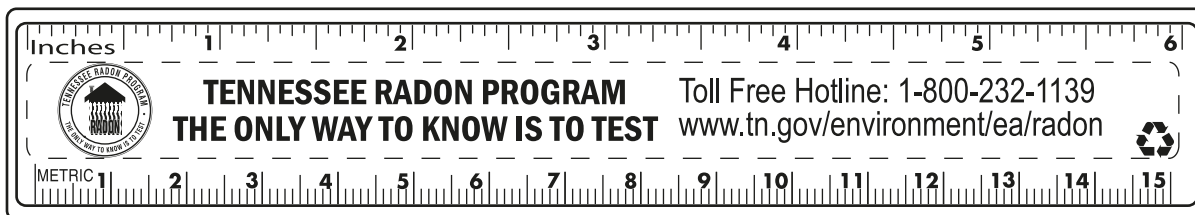

Order#:117297  
Product:5500 x Promotional Ruler - 6" Recycled-Eco Dark Green  
Item #:1116-303584  
Imprint Method:(Screen Print on the Front .)-White

**Please note: There are two options on your proof. Please choose an option to proceed with A or B?**

## OPTION A

Actual Size of Imprint  
Dotted Lines Do Not Print

ART NOTES:

**\* RECYCLE SYMBOL ADDED.  
 \* LOGO WILL NOT PRINT LEGIBLY,  
 PLEASE PROOF CAREFULLY**