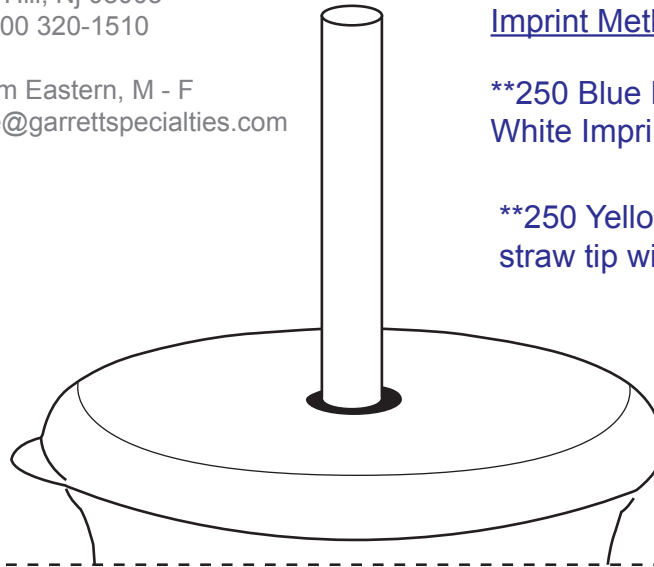

Order#: 117282
Product: Sport Sipper 32 oz
Item #: 1116-303675
Imprint Method: Screen Print Wrap

****250 Blue Bottle with Blue Lid/ white straw tip
White Imprint**

****250 Yellow Bottle with Yellow Lid/white
straw tip with Black Imprint**