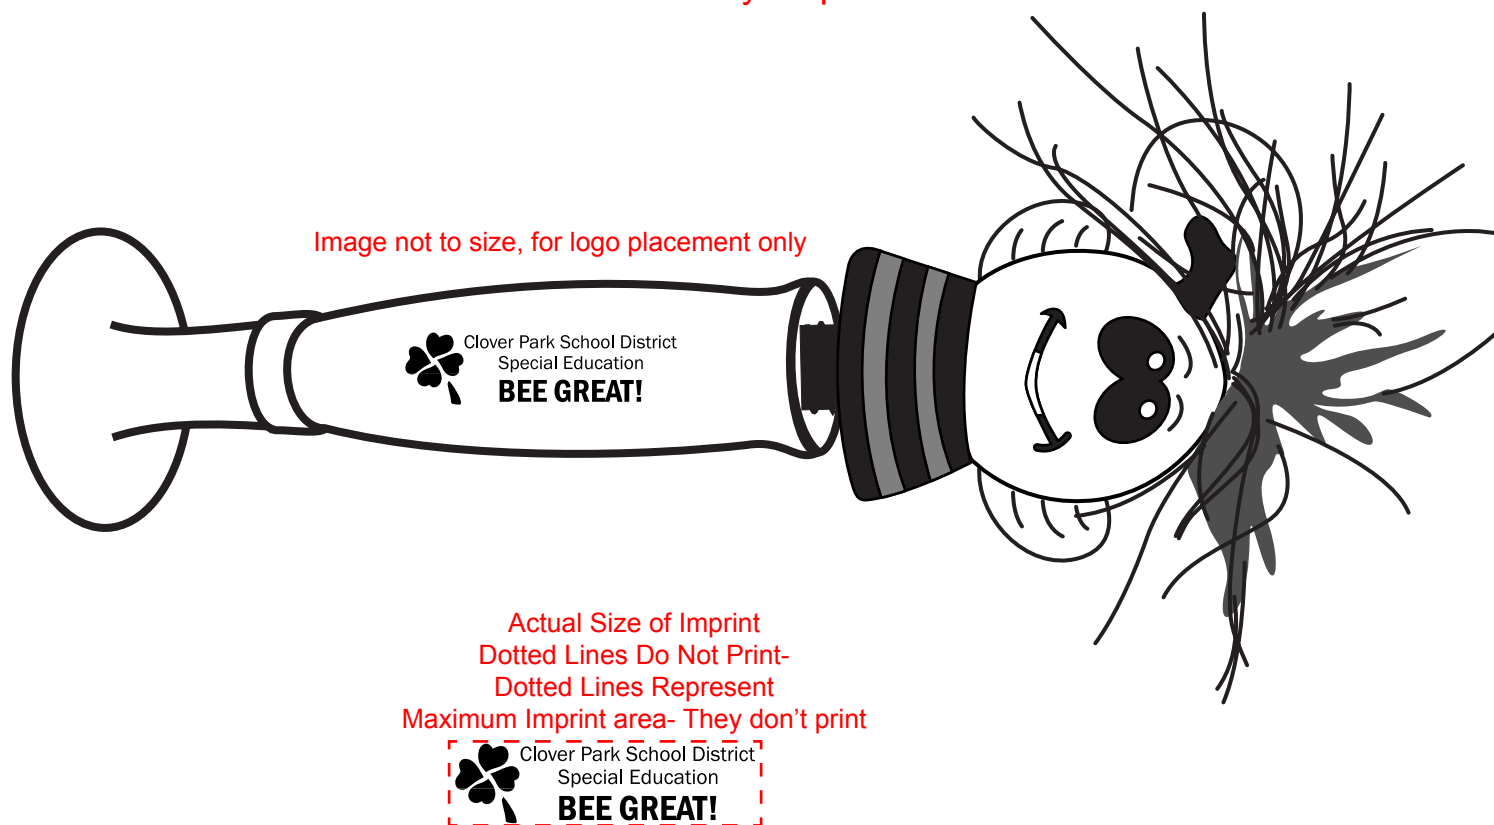

Order#: 117222  
Product: 500 x Goofy Group Bee Pen-Yellow  
Item #: 1070-106682  
Imprint Method: (Pad Print on the Barrel.)-Black

**\*\*Please note:**  
**We do not have the Font style submitted with New artwork**  
**Font was matched as closely as possible.**