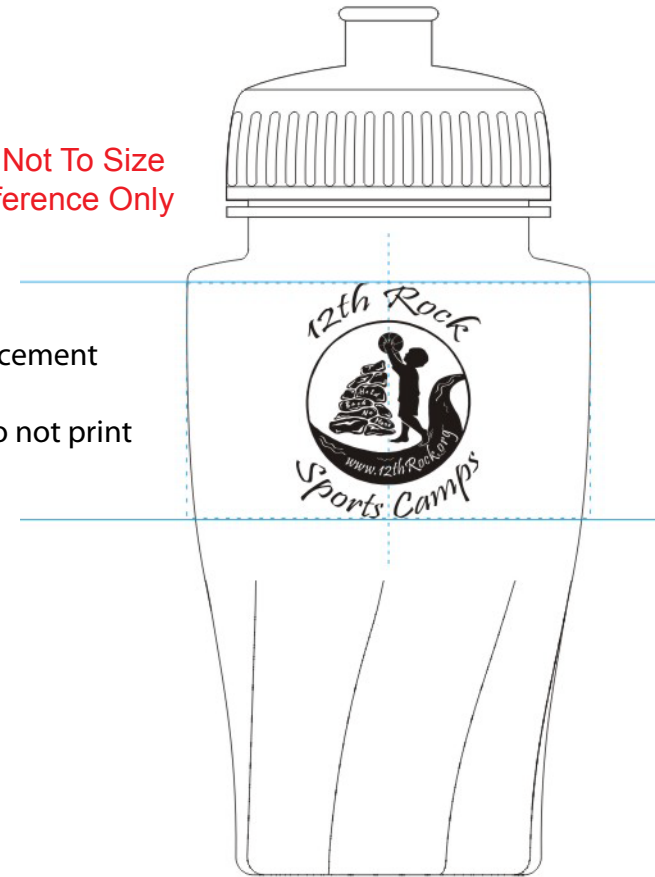

Order#: 117179

Product: 150 x Polysure Twister Bottle 16 oz-(White Bottle/Translucent Smoke Lid)

Item #: 1098-300523

Imprint Method:(Screen Print on the Front.)-Cool Grey 10

Actual Size of Imprint
Dotted Lines Do Not Print

**Please note:
The text within the rocks will fill in.

Image Not To Size
For Reference Only

For logo placement
only-
Blue lines do not print

*****IMPORTANT INFORMATION*** (PLEASE READ)**

Please proof carefully for spelling errors, omissions, and layout accuracy. It is your responsibility to correct any errors. Garrett Specialties assumes no responsibility for errors after a proof has been authorized to print. Please note changes or revisions to your proof from your original instructions may cause revision in your ship date. Delays in paper proof approval also may require a change in your schedule ship dates. Occasionally, some fax machines may distort the image. Please pay close attention to numbers.