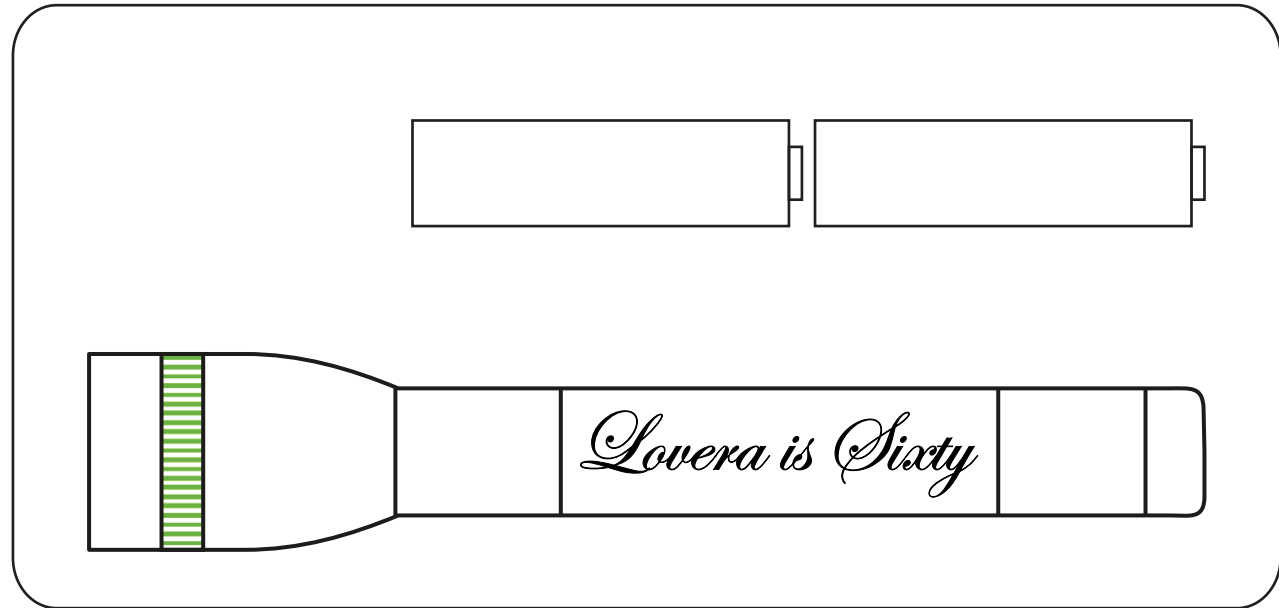

2 Split Rock Drive Suite 11, Cherry Hill, Nj 08003

Telephone: 1-856 424-4818 or 1-800 320-1510

Fax: 1-856 424-5269

Hours of Operation: 9:30 - 5:30 pm Eastern, M - F

Customer Service E-mail: service@garrettspecialties.com

Order#: 117151

Product: 32 x Mini Mag-Lite Flashlite-Pink

Item #: 1032-102966

Imprint Method: (Laser Engraved on the Barrel.)

**Laser engrave will appear white on the pink flashlite

Enlarged for Clarity

Lovera is Sixty

Actual Size of Imprint

IMPORTANT INFORMATION (PLEASE READ)

Please proof carefully for spelling errors, omissions, and layout accuracy. It is your responsibility to correct any errors. Garrett Specialties assumes no responsibility for errors after a proof has been authorized to print. Please note changes or revisions to your proof from your original instructions may cause revision in your ship date. Delays in paper proof approval also may require a change in your schedule ship dates. Occasionally, some fax machines may distort the image. Please pay close attention to numbers.

It is imperative that you view your e-proof and submit your approval and/or changes promptly to maintain your anticipated delivery date.

Please keep in mind that this virtual proof is not a printed sample of your artwork on our product. The size and placement of the artwork may vary from this proof when actually printed on the product. Carefully review the attached proof for verification of copy & layout.

Due to inherent technical differences in color monitors, the imprint colors and product colors depicted in the attached proof will not resemble those in the final product.

We make every effort to match requested custom colors, but cannot guarantee a 100% exact match. Imprints are applied using pad or screen inks. These inks are hand mixed as close as possible to the requested color but may vary 2 to 4 shades. For this reason an exact PMS match cannot be guaranteed.

Your order is ON HOLD until we receive an approval from you in reference to your artwork.