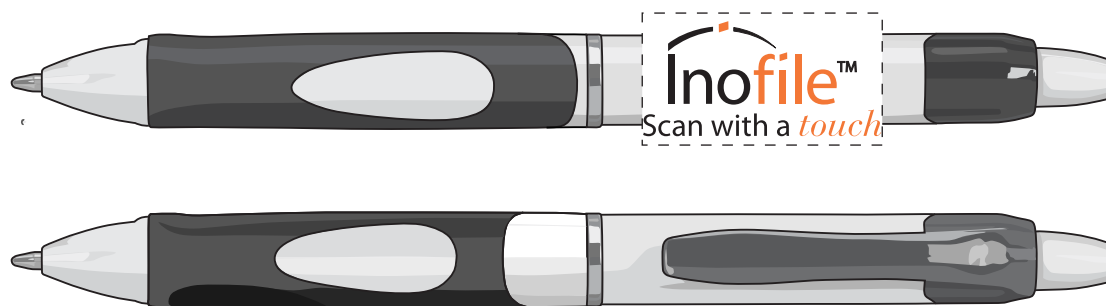

2 Split Rock Drive Suite 11, Cherry Hill, Nj 08003
Telephone: 1-856 424-4818 or 1-800 320-1510
Fax: 1-856 424-5269
Hours of Operation: 9:30 - 5:30 pm Eastern, M - F
Customer Service E-mail: service@garrettspecialties.com

Order#:117031
Product:500 x Splash Pen
Item #:1002-103783
Imprint Method:(Screen Method on the Barrel.)-Black Orange 172

***Please note: the printer's stock ink is Orange 172 (shown below in proof), please let us know if you approve of the imprint color along with the artwork below.

Actual Size

**Tagline text was enlarged to increase legibility.

IMPORTANT INFORMATION (PLEASE READ)

Please proof carefully for spelling errors, omissions, and layout accuracy. It is your responsibility to correct any errors. Garrett Specialties assumes no responsibility for errors after a proof has been authorized to print. Please note changes or revisions to your proof from your original instructions may cause revision in your ship date. Delays in paper proof approval also may require a change in your schedule ship dates. Occasionally, some fax machines may distort the image. Please pay close attention to numbers.

It is imperative that you view your e-proof and submit your approval and/or changes promptly to maintain your anticipated delivery date.

Please keep in mind that this virtual proof is not a printed sample of your artwork on our product. The size and placement of the artwork may vary from this proof when actually printed on the product. Carefully review the attached proof for verification of copy & layout.

Due to inherent technical differences in color monitors, the imprint colors and product colors depicted in the attached proof will not resemble those in the final product.

We make every effort to match requested custom colors, but cannot guarantee a 100% exact match. Imprints are applied using pad or screen inks. These inks are hand mixed as close as possible to the requested color but may vary 2 to 4 shades. For this reason an exact PMS match cannot be guaranteed.

Your order is ON HOLD until we receive an approval from you in reference to your artwork.