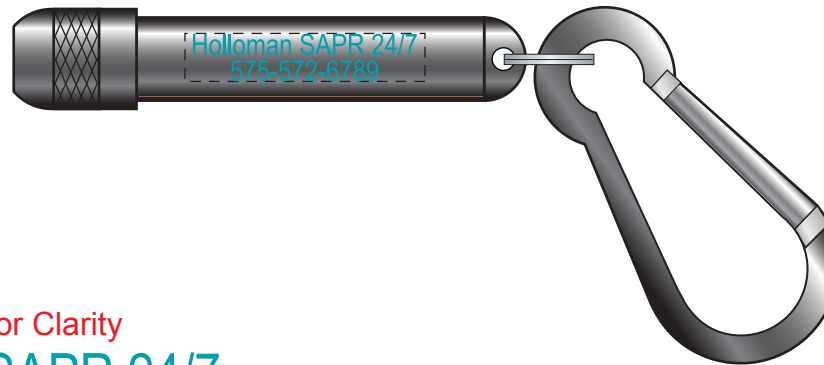

2 Split Rock Drive Suite 11, Cherry Hill, Nj 08003

Telephone: 1-856 424-4818 or 1-800 320-1510

Fax: 1-856 424-5269

Hours of Operation: 9:30 - 5:30 pm Eastern, M - F

Customer Service E-mail: service@garrettspecialties.com

Order#: 117022

Product: 500 x Carabiner LED Light

Item #: 1087-300927

Imprint Method:(Screen Print on the Barrel.)- Teal 320

****PLEASE NOTE:

SILKSCREEN WILL PEEL OFF, LASER ENGRAVING IS STRONGLY RECOMMENDED!

Actual Size of Imprint
Dotted Lines Do Not Print

Enlarged for Clarity
Holloman SAPR 24/7
575-572-6789

IMPORTANT INFORMATION (PLEASE READ)

Please proof carefully for spelling errors, omissions, and layout accuracy. It is your responsibility to correct any errors. Garrett Specialties assumes no responsibility for errors after a proof has been authorized to print. Please note changes or revisions to your proof from your original instructions may cause revision in your ship date. Delays in paper proof approval also may require a change in your schedule ship dates. Occasionally, some fax machines may distort the image. Please pay close attention to numbers.

It is imperative that you view your e-proof and submit your approval and/or changes promptly to maintain your anticipated delivery date.

Please keep in mind that this virtual proof is not a printed sample of your artwork on our product. The size and placement of the artwork may vary from this proof when actually printed on the product. Carefully review the attached proof for verification of copy & layout.

Due to inherent technical differences in color monitors, the imprint colors and product colors depicted in the attached proof will not resemble those in the final product.

We make every effort to match requested custom colors, but cannot guarantee a 100% exact match. Imprints are applied using pad or screen inks. These inks are hand mixed as close as possible to the requested color but may vary 2 to 4 shades. For this reason an exact PMS match cannot be guaranteed.

Your order is ON HOLD until we receive an approval from you in reference to your artwork.