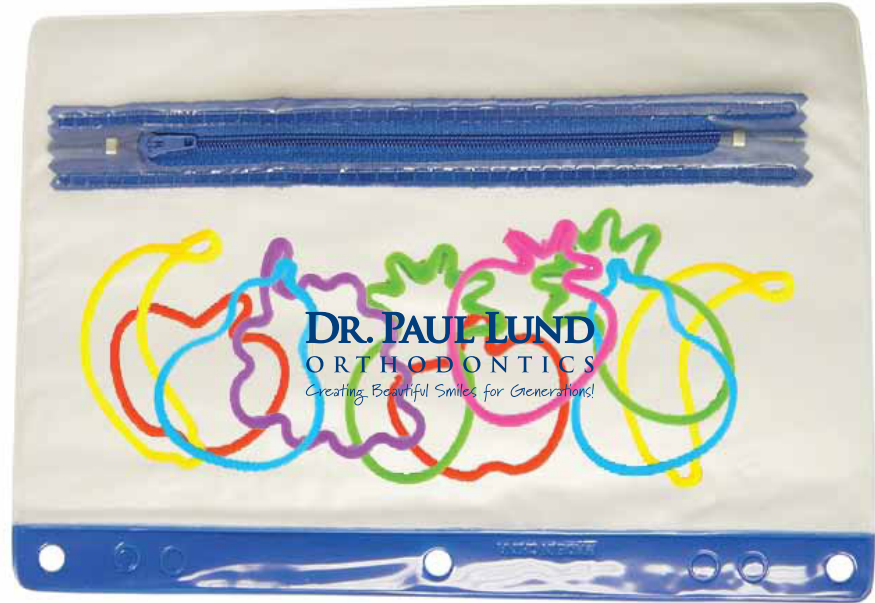

Order#: 116910  
Product: 300 x Rubber Band Bracelets in Zipper Pouch  
Item #: 1092-301757  
Imprint Method: (Screen Print on the Pouch.)-Dark Blue 281

**Note: Bracelets in bag may not necessarily reflect the style of bracelets on order Scaled to 50%**