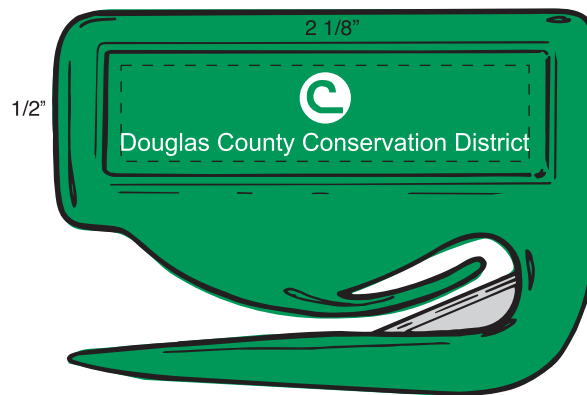

Customer Service E-mail: service@garrettspecialties.com

Order#: 116863

Product: Corn Direct Imprint Zippy Letter Opener-green

Item #: 1215-104335

Imprint Method: (Screen Print on the Front.)-white

102 Direct Imprint Zippy Letter Opener

Dotted line represents imprint area

WHITE

IMPORTANT INFORMATION (PLEASE READ)

Please proof carefully for spelling errors, omissions, and layout accuracy. It is your responsibility to correct any errors. Garrett Specialties assumes no responsibility for errors after a proof has been authorized to print. Please note changes or revisions to your proof from your original instructions may cause revision in your ship date. Delays in paper proof approval also may require a change in your schedule ship dates. Occasionally, some fax machines may distort the image. Please pay close attention to numbers.