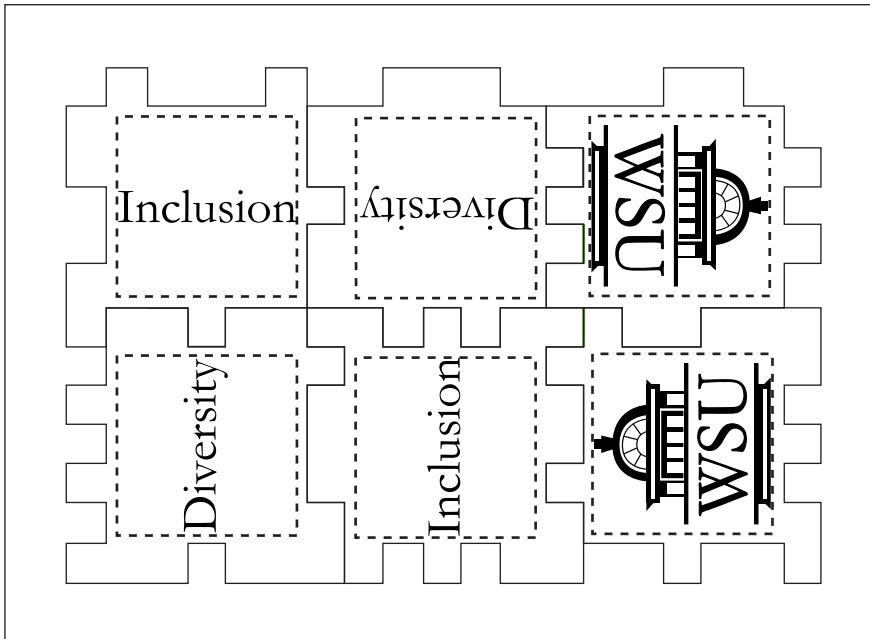

Order#:116814
Product:Foam Puzzle Cube
Item #:1064-100591
Imprint Method:(Pad Print on the All Six Sides.)
-Black Imprint

Actual Size of Imprint
Dotted Lines Do Not Print

WHEN PUZZLE IS PUT TOGETHER
THIS WILL BE THE LAYOUT