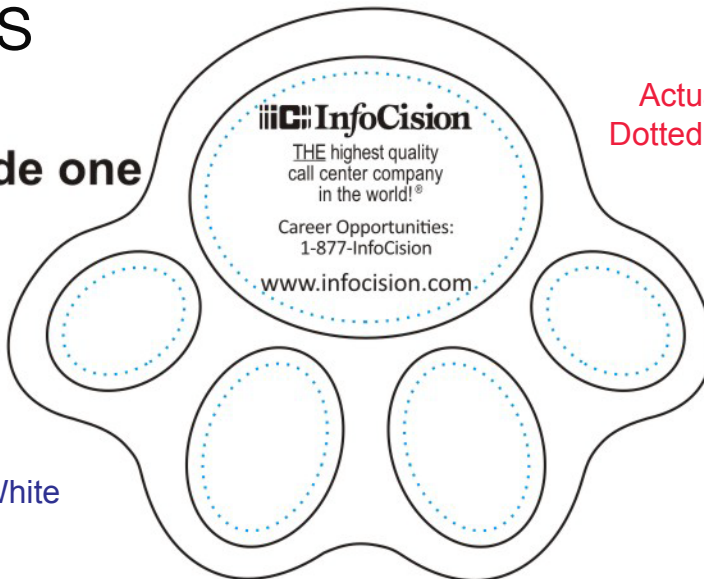

Customer Service E-mail: service@garrettspecialties.com

Order#: 116741

Product: Paw Shaped Clip-Translucent Green

Item #: 1098-101491

Imprint Method: (Screen Print on the Front Side.)-White

side one

Actual Size of Imprint
Dotted Lines Do Not Print