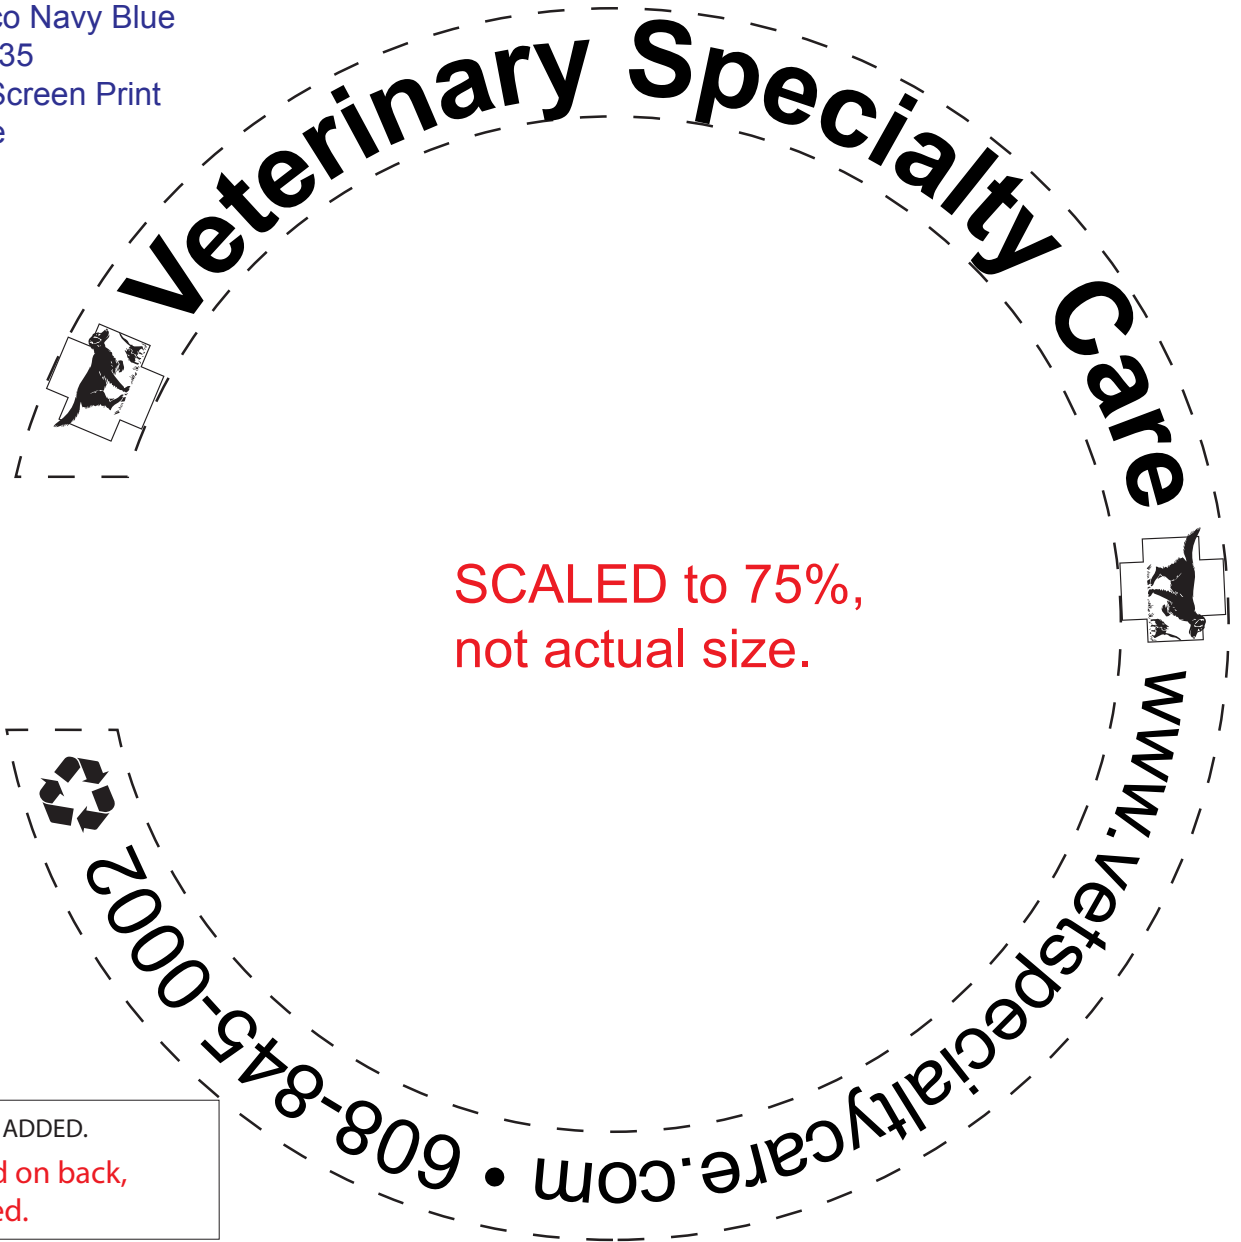

Order#: 116728
Product: Flying Zing Ring - Recycled
Product Color: Eco Navy Blue
Item #: 1116-303635
Imprint Method: (Screen Print on the Top.)-white

REVISED

RECYCLE SYMBOL ADDED.

can't be placed on back,
can be removed.