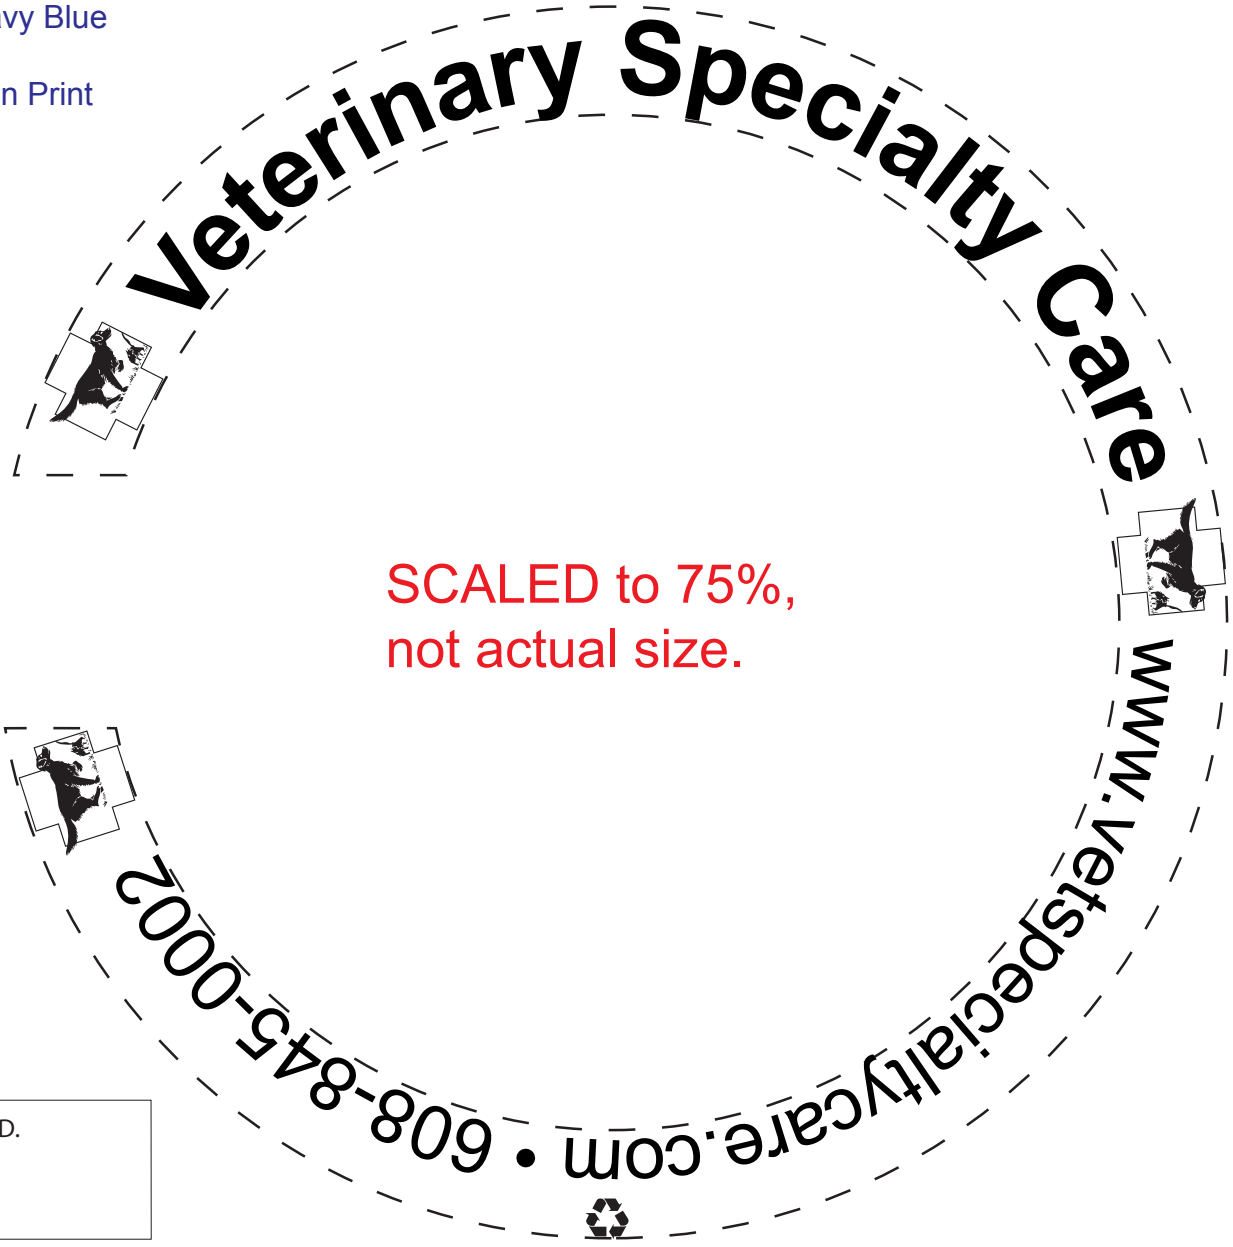

Order#: 116728
Product: Flying Zing Ring - Recycled
Product Color: Eco Navy Blue
Item #: 1116-303635
Imprint Method: (Screen Print on the Top.)-white

SCALED to 75%,
not actual size.

RECYCLE SYMBOL ADDED.