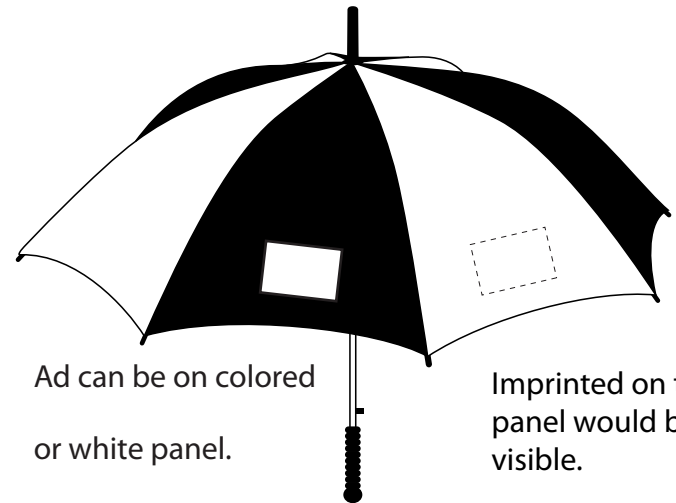

2 Split Rock Drive Suite 11, Cherry Hill, Nj 08003
Telephone: 1-856 424-4818 or 1-800 320-1510
Fax: 1-856 424-5269
Hours of Operation: 9:30 - 5:30 pm Eastern, M - F
Customer Service E-mail: service@garrettspecialties.com

Order#: 116719
Product: Large Golf Umbrella-Red/White
Item #: 1109-107976
Imprint Method: (Heat Transfer on the One Panel.)-Black

★ When approving, please confirm if you would like it printed on a red panel or the white panel?

SHOWN AT 50%

Ortho Clinical Diagnostics
a *Johnson & Johnson* company
2011 Heartwalk Team

Ad can be on colored or white panel.

Imprinted on the white panel would be the most visible.

IMPORTANT INFORMATION (PLEASE READ)

Please proof carefully for spelling errors, omissions, and layout accuracy. It is your responsibility to correct any errors. Garrett Specialties assumes no responsibility for errors after a proof has been authorized to print. Please note changes or revisions to your proof from your original instructions may cause revision in your ship date. Delays in paper proof approval also may require a change in your schedule ship dates. Occasionally, some fax machines may distort the image. Please pay close attention to numbers.

It is imperative that you view your e-proof and submit your approval and/or changes promptly to maintain your anticipated delivery date.

Please keep in mind that this virtual proof is not a printed sample of your artwork on our product. The size and placement of the artwork may vary from this proof when actually printed on the product. Carefully review the attached proof for verification of copy & layout.

Due to inherent technical differences in color monitors, the imprint colors and product colors depicted in the attached proof will not resemble those in the final product.

We make every effort to match requested custom colors, but cannot guarantee a 100% exact match. Imprints are applied using pad or screen inks. These inks are hand mixed as close as possible to the requested color but may vary 2 to 4 shades. For this reason an exact PMS match cannot be guaranteed.

Your order is ON HOLD until we receive an approval from you in reference to your artwork.