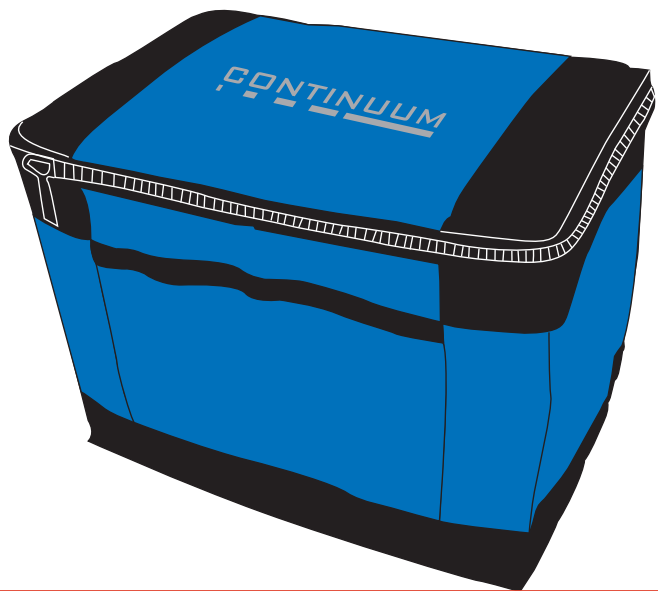

Order#:116651

Product:Ice 6-Can Cooler with Coolflex-Blue

Item #:1097-301890

Imprint Method:(Screen Print on the Lid Center.)-Silver 877

Artwork shown @ 100%
Dotted line is for FPO (FOR POSITION ONLY)
to show imprint area