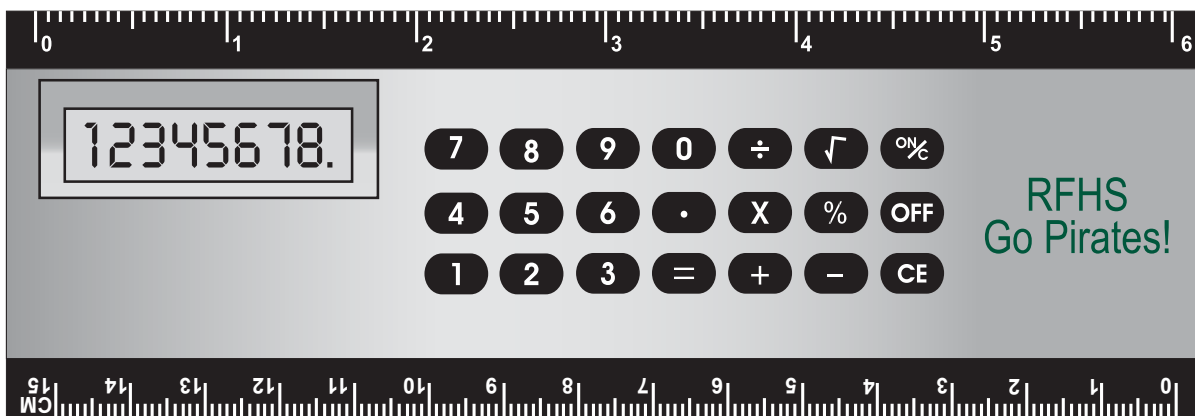

Order#: 116616  
Product: Calcu-Rule  
Item #: 1097-300606  
Imprint Method: (Pad Print on the Right of Keypad.)-Dark Green 343

**Artwork shown @ 100%**  
**Dotted line is for FPO (FOR POSITION ONLY)**  
**to show imprint area**