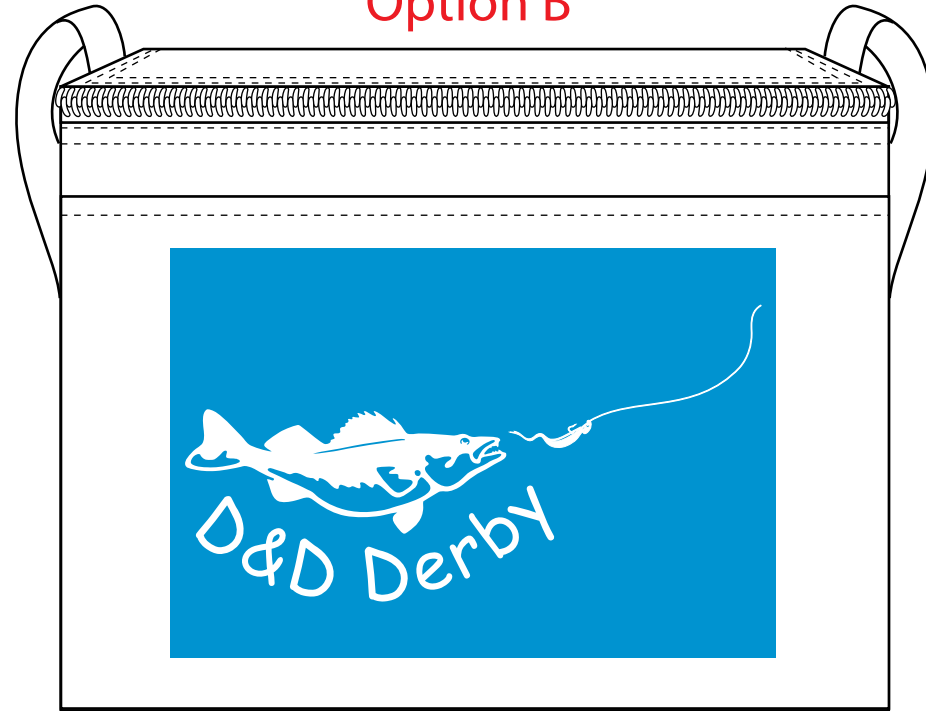

Option B

IMPORTANT INFORMATION (PLEASE READ)

Please proof carefully for spelling errors, omissions, and layout accuracy. It is your responsibility to correct any errors. Garrett Specialties assumes no responsibility for errors after a proof has been authorized to print. Please note changes or revisions to your proof from your original instructions may cause revision in your ship date. Delays in paper proof approval also may require a change in your schedule ship dates. Occasionally, some fax machines may distort the image. Please pay close attention to numbers.

It is imperative that you view your e-proof and submit your approval and/or changes promptly to maintain your anticipated delivery date.

Please keep in mind that this virtual proof is not a printed sample of your artwork on our product. The size and placement of the artwork may vary from this proof when actually printed on the product. Carefully review the attached proof for verification of copy & layout.

Due to inherent technical differences in color monitors, the imprint colors and product colors depicted in the attached proof will not resemble those in the final product.

We make every effort to match requested custom colors, but cannot guarantee a 100% exact match. Imprints are applied using pad or screen inks. These inks are hand mixed as close as possible to the requested color but may vary 2 to 4 shades. For this reason an exact PMS match cannot be guaranteed.

Your order is ON HOLD until we receive an approval from you in reference to your artwork.