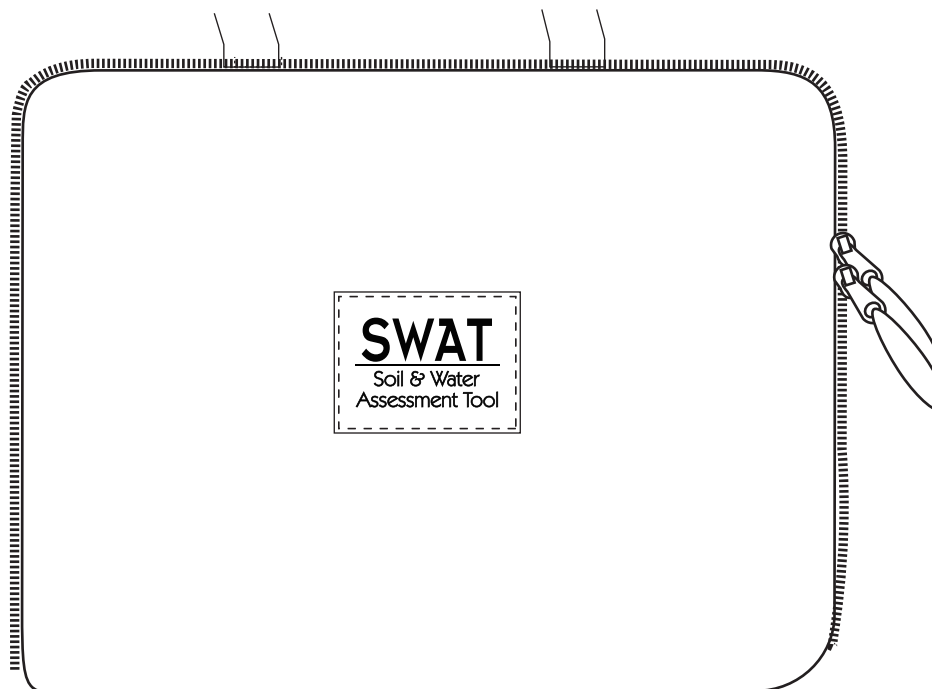

2 Split Rock Drive Suite 11, Cherry Hill, Nj 08003
Telephone: 1-856 424-4818 or 1-800 320-1510
Fax: 1-856 424-5269
Hours of Operation: 9:30 - 5:30 pm Eastern, M - F
Customer Service E-mail: service@garrettspecialties.com

Order#: 116585
Product: Neoprene Laptop Sleeve with Handles 17 Inch
Item #: 1041-301190
Imprint Method: (Deboss on the Leather Patch.)

Actual Size of Imprint
Dotted Lines Do Not Print

SWAT
Soil & Water
Assessment Tool

Image Not To Size
For Reference Only

IMPORTANT INFORMATION (PLEASE READ)

Please proof carefully for spelling errors, omissions, and layout accuracy. It is your responsibility to correct any errors. Garrett Specialties assumes no responsibility for errors after a proof has been authorized to print. Please note changes or revisions to your proof from your original instructions may cause revision in your ship date. Delays in paper proof approval also may require a change in your schedule ship dates. Occasionally, some fax machines may distort the image. Please pay close attention to numbers.

It is imperative that you view your e-proof and submit your approval and/or changes promptly to maintain your anticipated delivery date.

Please keep in mind that this virtual proof is not a printed sample of your artwork on our product. The size and placement of the artwork may vary from this proof when actually printed on the product. Carefully review the attached proof for verification of copy & layout.

Due to inherent technical differences in color monitors, the imprint colors and product colors depicted in the attached proof will not resemble those in the final product.

We make every effort to match requested custom colors, but cannot guarantee a 100% exact match. Imprints are applied using pad or screen inks. These inks are hand mixed as close as possible to the requested color but may vary 2 to 4 shades. For this reason an exact PMS match cannot be guaranteed.

Your order is ON HOLD until we receive an approval from you in reference to your artwork.