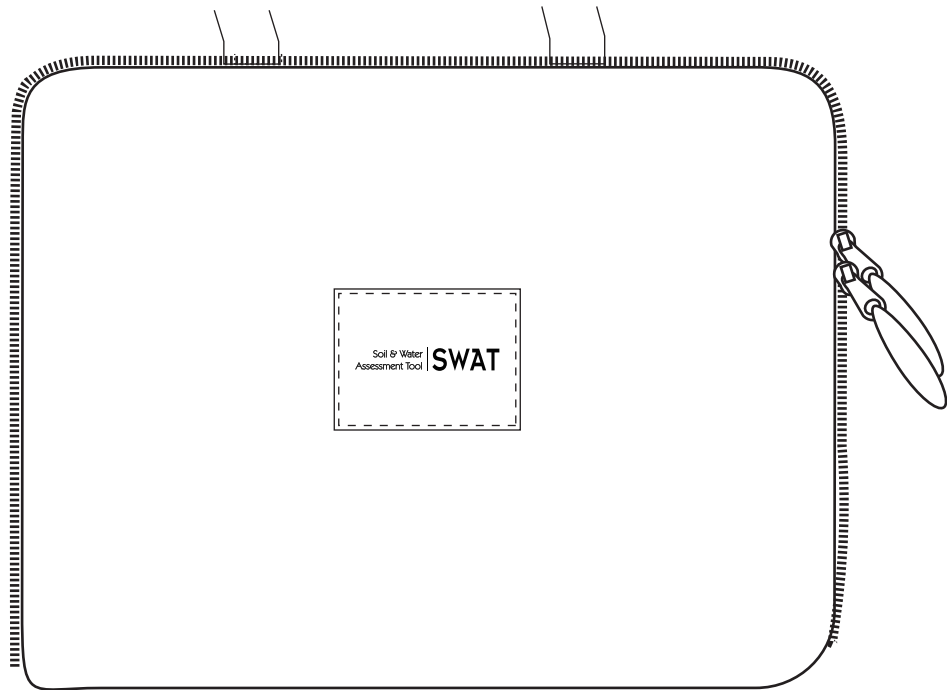

GARRETT SPECIALTIES
a promotional product company

2 Split Rock Drive Suite 11, Cherry Hill, Nj 08003
Telephone: 1-856 424-4818 or 1-800 320-1510
Fax: 1-856 424-5269
Hours of Operation: 9:30 - 5:30 pm Eastern, M - F
Customer Service E-mail: service@garrettspecialties.com

Order#: 116585
Product: Neoprene Laptop Sleeve with Handles 17 Inch
Item #: 1041-301190
Imprint Method: (Deboss on the Leather Patch.)

Image Not To Size
For Reference Only

Actual Size of Imprint
Dotted Lines Do Not Print

Soil & Water | **SWAT**
Assessment Tool

*** IMPORTANT INFORMATION *** (PLEASE READ)

Please proof carefully for spelling errors, omissions, and layout accuracy. It is your responsibility to correct any errors. Garrett Specialties assumes no responsibility for errors after a proof has been authorized to print. Please note changes or revisions to your proof from your original instructions may cause revision in your ship date. Delays in paper proof approval also may require a change in your schedule ship dates. Occasionally, some fax machines may distort the image. Please pay close attention to numbers.

It is imperative that you view your e-proof and submit your approval and/or changes promptly to maintain your anticipated delivery date.

Please keep in mind that this virtual proof is not a printed sample of your artwork on our product. The size and placement of the artwork may vary from this proof when actually printed on the product. Carefully review the attached proof for verification of copy & layout.

Due to inherent technical differences in color monitors, the imprint colors and product colors depicted in the attached proof will not resemble those in the final product.

We make every effort to match requested custom colors, but cannot guarantee a 100% exact match. Imprints are applied using pad or screen inks. These inks are hand mixed as close as possible to the requested color but may vary 2 to 4 shades. For this reason an exact PMS match cannot be guaranteed.

Your order is ON HOLD until we receive an approval from you in reference to your artwork.