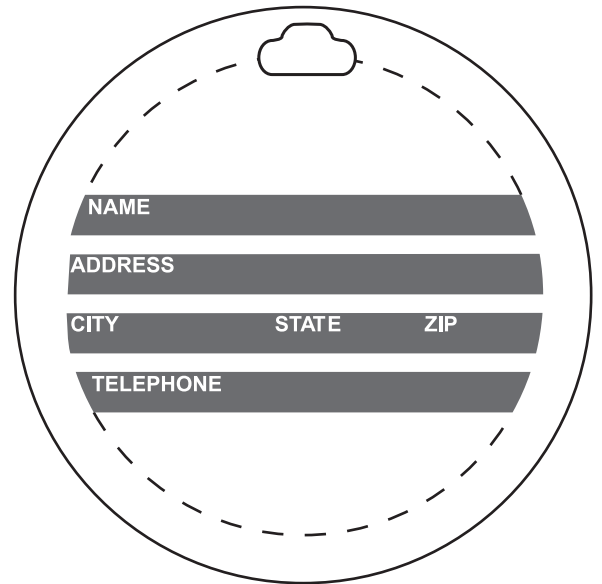

Order#: 116530

Product: Round Luggage Tag with Digital Imprint-white

Item #: 1116-303296

Imprint Method: (4 Color Process on the Tag.)

**\*\*\*IMPORTANT INFORMATION\*\*\* (PLEASE READ)**

Please proof carefully for spelling errors, omissions, and layout accuracy. It is your responsibility to correct any errors. Garrett Specialties assumes no responsibility for errors after a proof has been authorized to print. Please note changes or revisions to your proof from your original instructions may cause revision in your ship date. Delays in paper proof approval also may require a change in your schedule ship dates. Occasionally, some fax machines may distort the image. Please pay close attention to numbers.