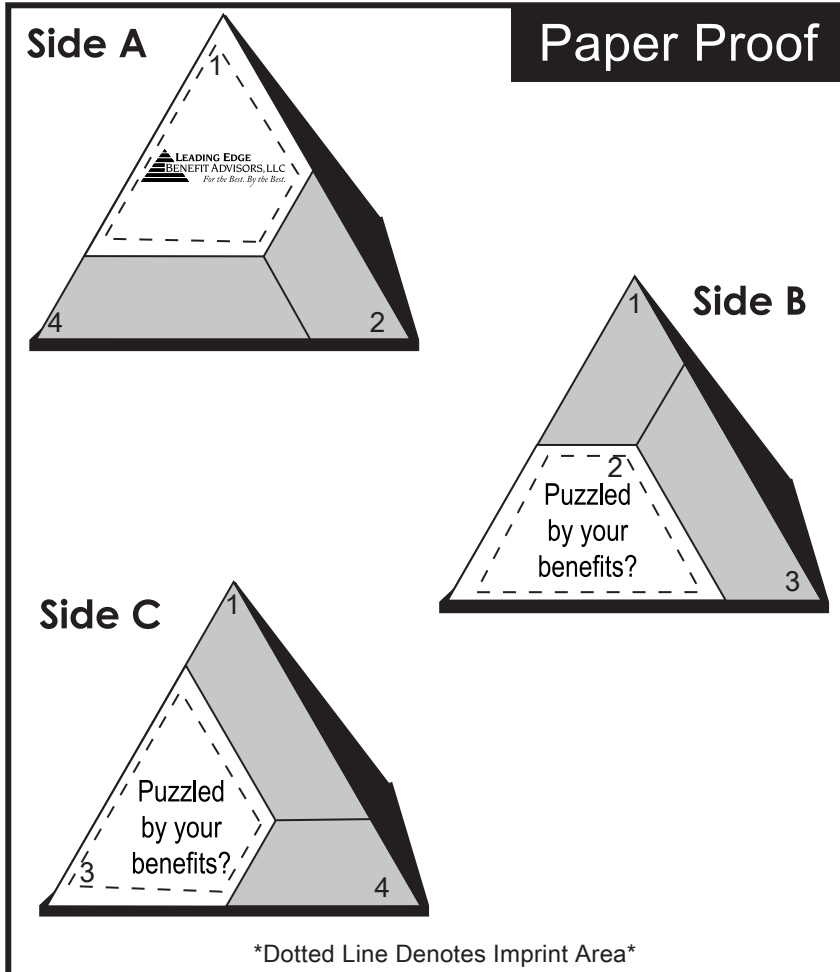

Customer Service E-mail: service@garrettspecialties.com

Order#: 116513

Product: Pyramid Puzzle

Item #: 1044-301320

Imprint Method: Pad print on 3 sides.

Side one imprint color: Green 347

Side two imprint color: Black

Side three imprint color: Black

The actual imprint area of each piece

1 1/2" along the long edge

X 3/4" through the middle

Image Not To Size  
For Reference Only

\*\*\*On side one, the tagline was increased in size to increase legibility.