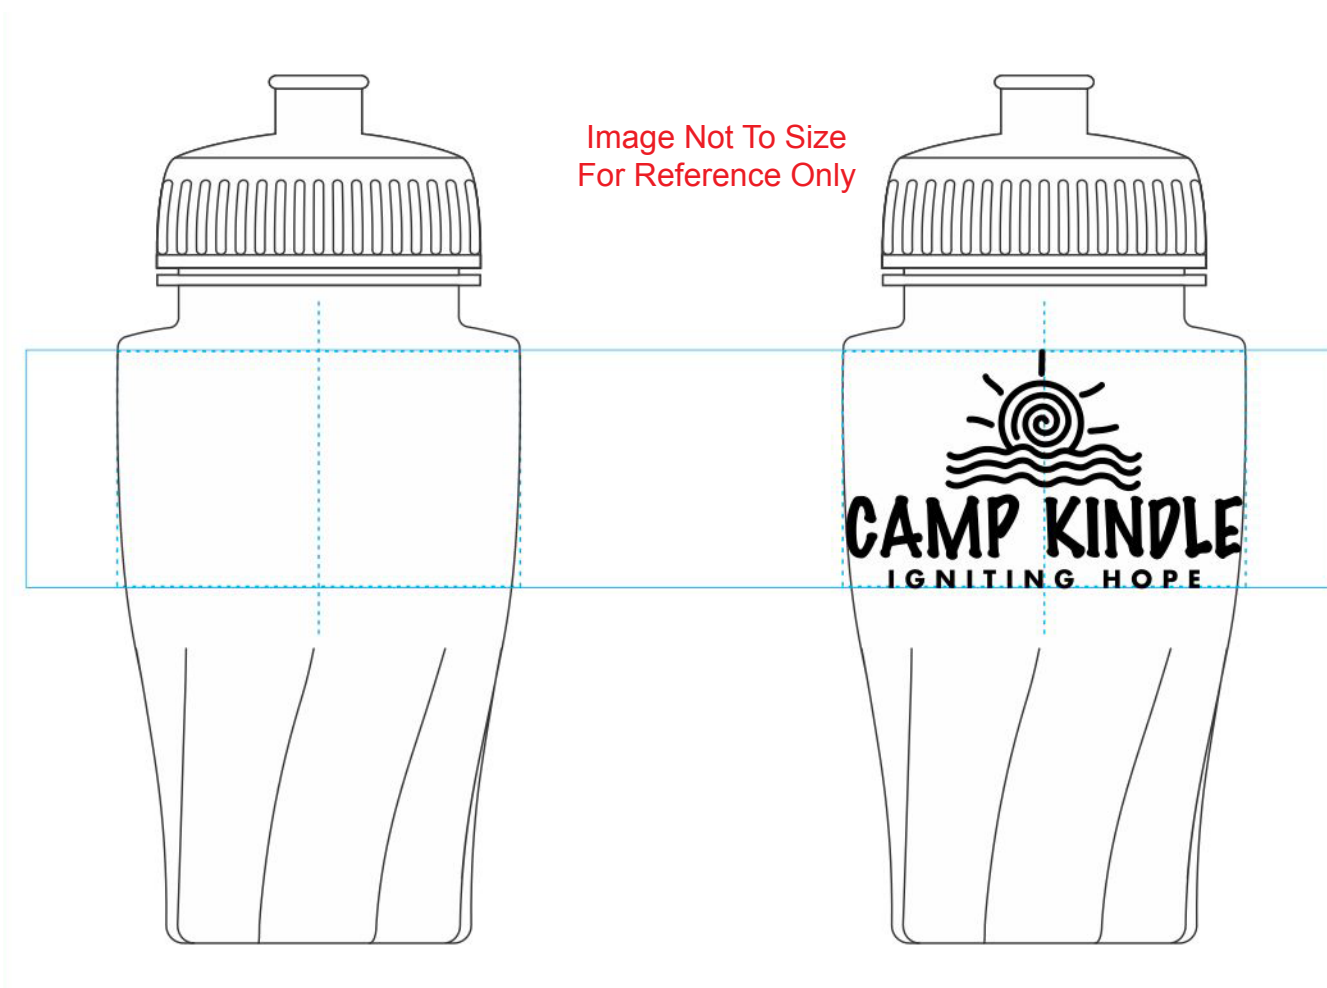

Order#: 116509  
Product: Polysure Twister Bottle 16 oz-Translucent Red  
Lid Color: Translucent Blue  
Item #: 1098-300523  
Imprint Method: (Screen Print on the Front.)-white

★ Dotted Represent Maximum imprint area- Lines Do Not Print