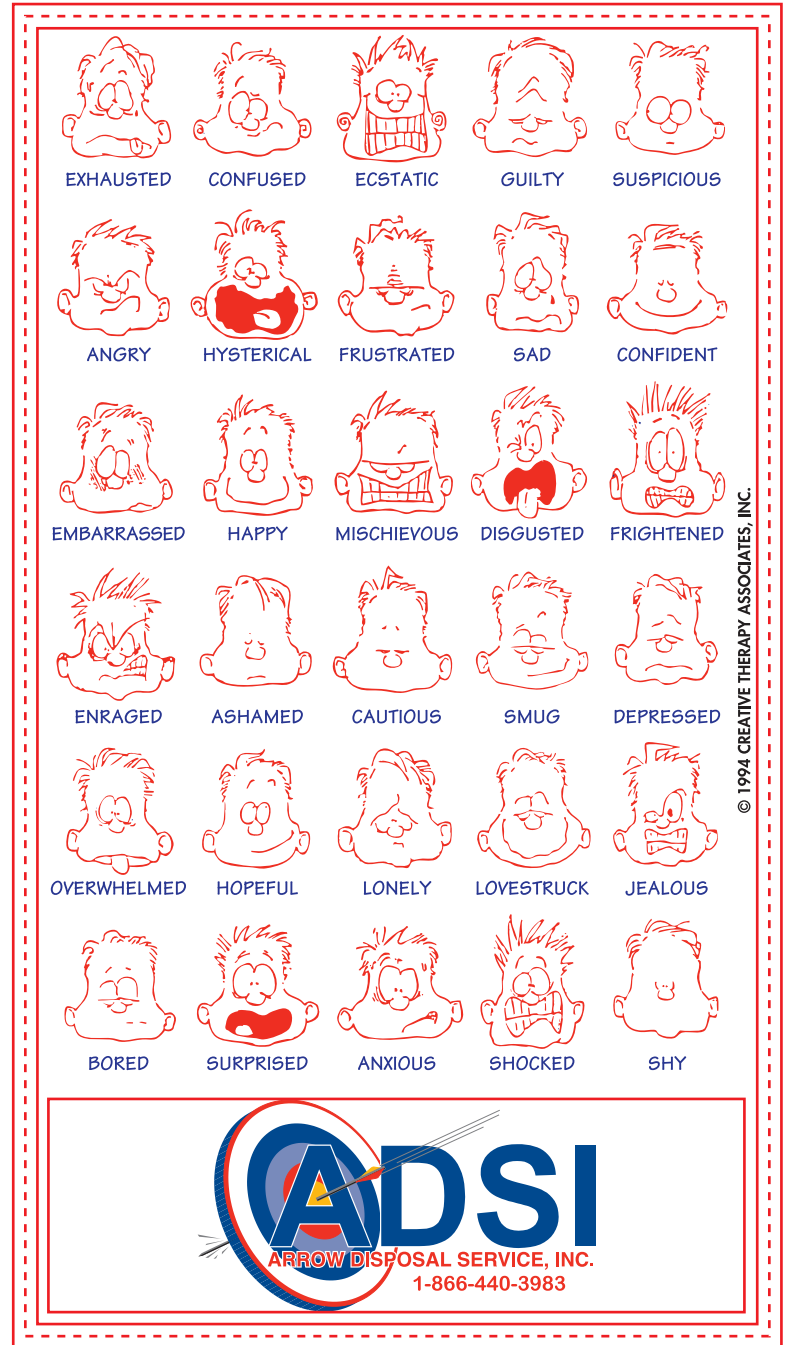

# eProof

Order#: 116442  
Product: Mood Magnet  
Item #: 1104-100583  
Imprint Method: (Digital Label on the Four Color Process-Bottom Front.)

Actual Size of Imprint

**\*\*\*IMPORTANT INFORMATION\*\*\* (PLEASE READ)**