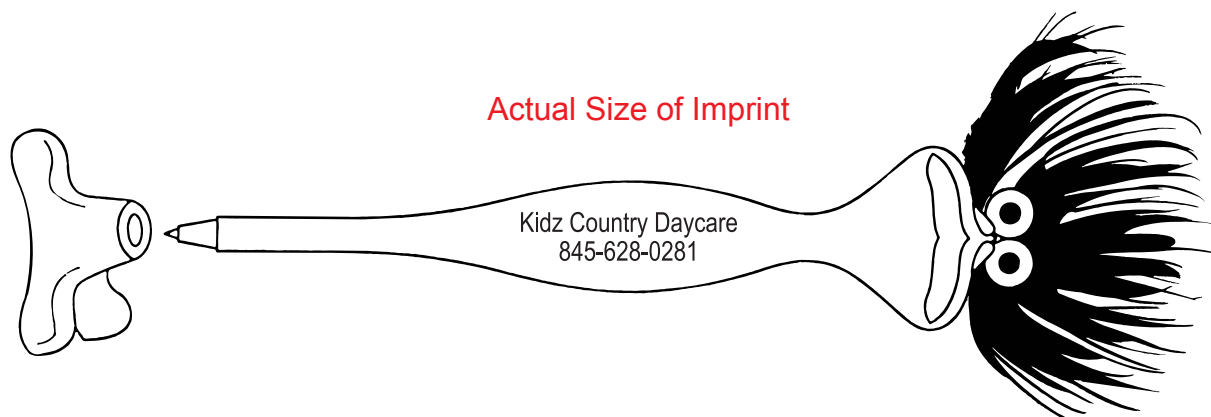

Order#:116427
Product:Junior Sized Funky Pen, white with rainbow hair
Item #:1070-106498
Imprint Method:Pad print on barrel on front,Reflex Blue

*****IMPORTANT INFORMATION*** (PLEASE READ)**

Please proof carefully for spelling errors, omissions, and layout accuracy. It is your responsibility to correct any errors. Garrett Specialties assumes no responsibility for errors after a proof has been authorized to print. Please note changes or revisions to your proof from your original instructions may cause revision in your ship date. Delays in paper proof approval also may require a change in your schedule ship dates. Occasionally, some fax machines may distort the image. Please pay close attention to numbers.