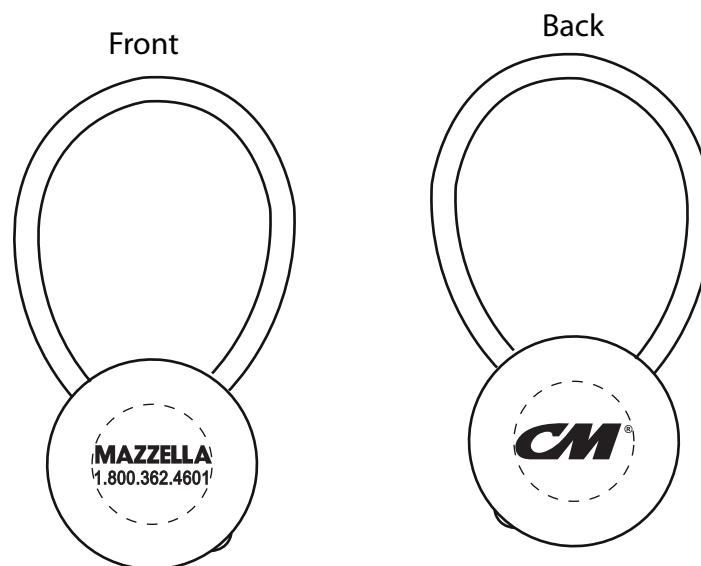

Order#: 116415
Product: Lollipop Keychain-Red
Item #: 1134-107931
Imprint Method: Laser engrave on front and back

Actual Size of Imprint Dotted Lines Do Not Print

IMPORTANT INFORMATION (PLEASE READ)

Please proof carefully for spelling errors, omissions, and layout accuracy. It is your responsibility to correct any errors. Garrett Specialties assumes no responsibility for errors after a proof has been authorized to print. Please note changes or revisions to your proof from your original instructions may cause revision in your ship date. Delays in paper proof approval also may require a change in your schedule ship dates. Occasionally, some fax machines may distort the image. Please pay close attention to numbers.