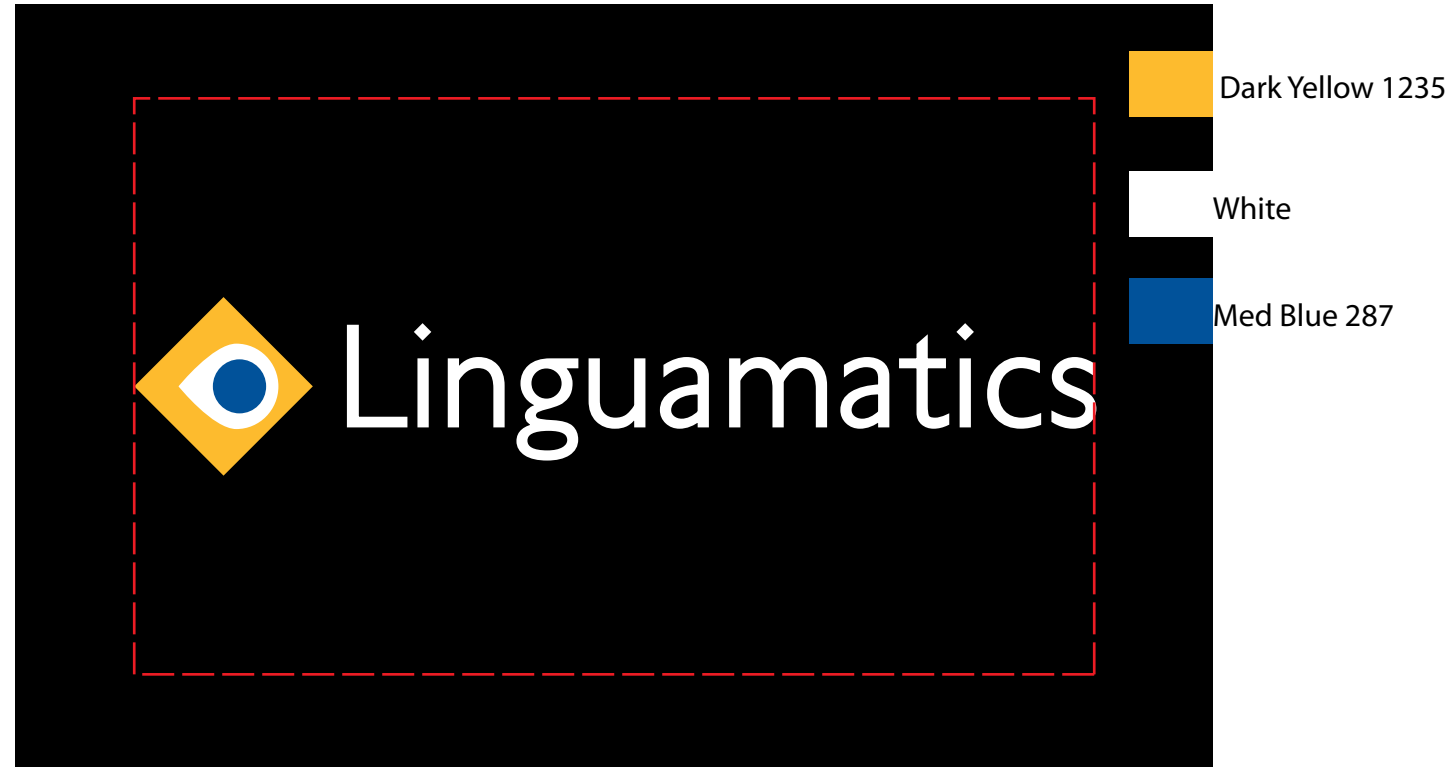

CAREFULLY REVIEW THE ARTWORK ATTACHED.

Order#: 116406
Product: Neoprene Accessory Pouch, Black
Item #: 1097-303920
Imprint Method: Heat Transfer on Front,
Dark Yellow 1235 Med. Blue 287 White

Black box DOES NOT print, only to reference colors in logo.