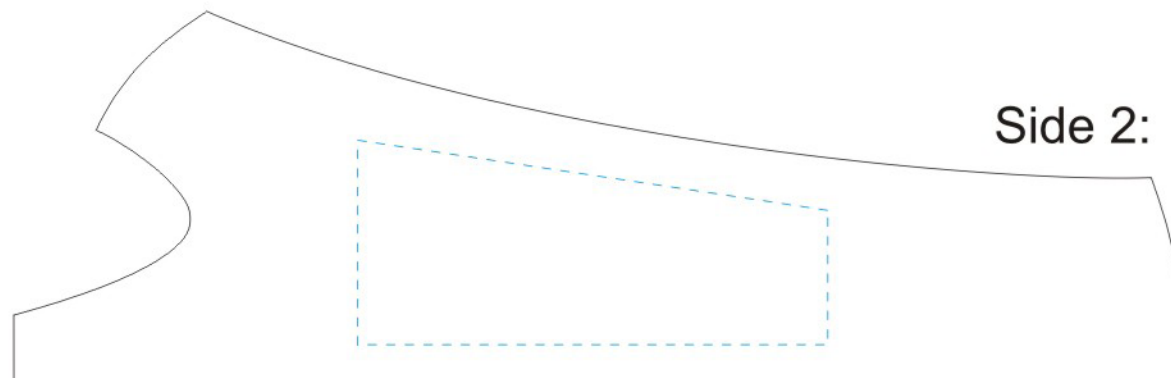

2 Split Rock Drive Suite 11, Cherry Hill, Nj 08003

Telephone: 1-856 424-4818 or 1-800 320-1510

Fax: 1-856 424-5269

Hours of Operation: 9:30 - 5:30 pm Eastern, M - F

Customer Service E-mail: service@garrettspecialties.com

Order#: 116352

Product: Medium Scoop it Bowl,

Product color: Translucent Yellow

Item #: 1098-105142

Imprint Method: Screen Print on the Side of Bowl

Imprint color: Black

Image Not To Size
For Reference Only

Side 1:

Side 2:

IMPORTANT INFORMATION (PLEASE READ)

Please proof carefully for spelling errors, omissions, and layout accuracy. It is your responsibility to correct any errors. Garrett Specialties assumes no responsibility for errors after a proof has been authorized to print. Please note changes or revisions to your proof from your original instructions may cause revision in your ship date. Delays in paper proof approval also may require a change in your schedule ship dates. Occasionally, some fax machines may distort the image. Please pay close attention to numbers.

It is imperative that you view your e-proof and submit your approval and/or changes promptly to maintain your anticipated delivery date.

Please keep in mind that this virtual proof is not a printed sample of your artwork on our product. The size and placement of the artwork may vary from this proof when actually printed on the product. Carefully review the attached proof for verification of copy & layout.

Due to inherent technical differences in color monitors, the imprint colors and product colors depicted in the attached proof will not resemble those in the final product.