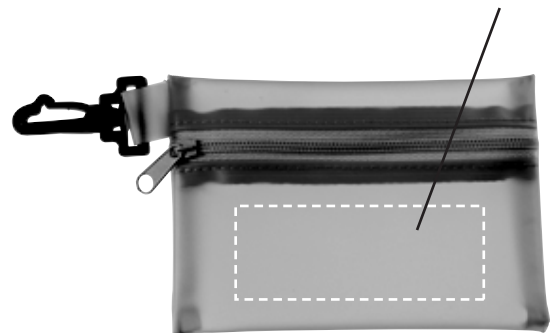

Order#: 116191
Product: Zip First Aid Kit - Translucent Purple
Item #: 1116-303415
Imprint Method: Screen Print - White

**PLEASE NOTE: The manufacturer has revised the artwork for a better imprint.
Please let us know if this art is approved.**

The dotted line does not print

TEXTURED SURFACE OF THE BAG CAN RESULT IN SOME BREAK-UP AND FILL IN OF THE IMPRINT

Imprint Area

ART NOTES:

* *** ARTWORK ADJUSTED: REMOVED OUTLINED BOX MADE ARTWORK LARGER TO FIT IMPRINT AREA.**