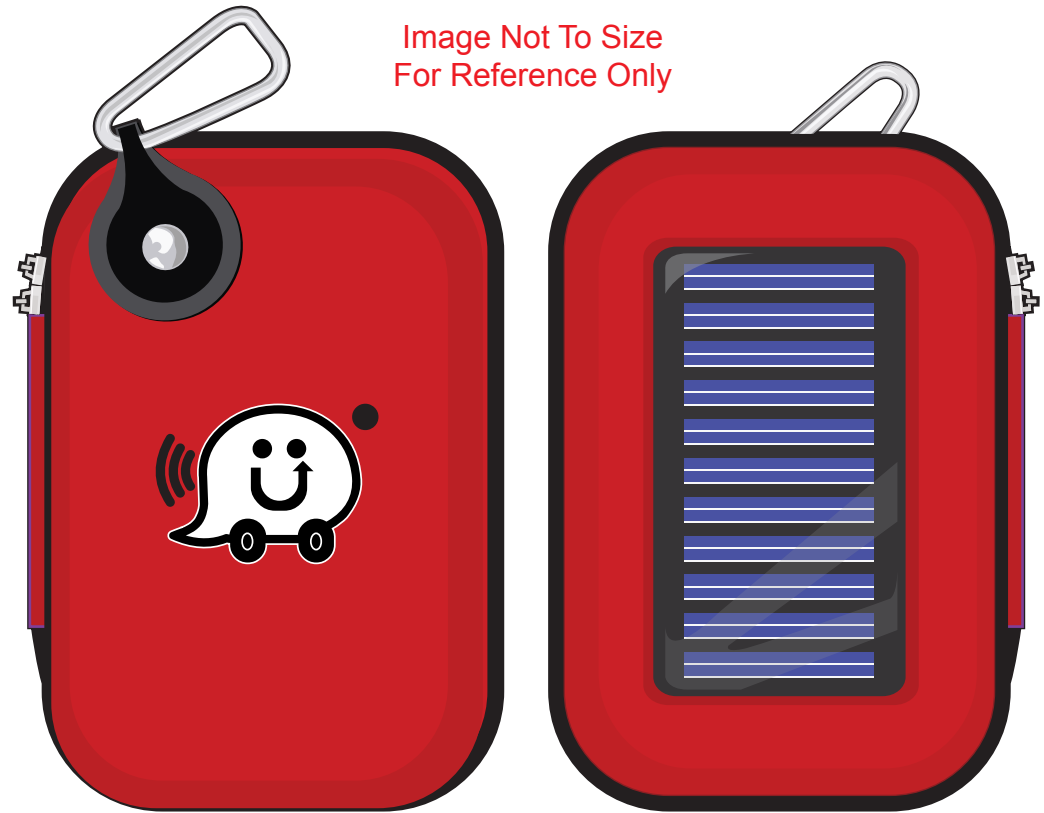

Artwork @ 100%
(1.26H x 1.75W)

Please let us know if you want to proceed with this option, or upgrade to 3 color Imprint

Image Not To Size
For Reference Only

****To change the circle to yellow would require a 3 color imprint and there are additional charges and requirements. Please let Customer Service know if you want to do so. 1-800-320-1510**

Order#: 116139

Product: Solar Charger Pack, Red

Item #: 1219-300099

Imprint Method: Screen Print on the Front, Black/White

*****IMPORTANT INFORMATION*** (PLEASE READ)**

Please proof carefully for spelling errors, omissions, and layout accuracy. It is your responsibility to correct any errors. Garrett Specialties assumes no responsibility for errors after a proof has been authorized to print. Please note changes or revisions to your proof from your original instructions may cause revision in your ship date. Delays in paper proof approval also may require a change in your schedule ship dates. Occasionally, some fax machines may distort the image. Please pay close attention to numbers.