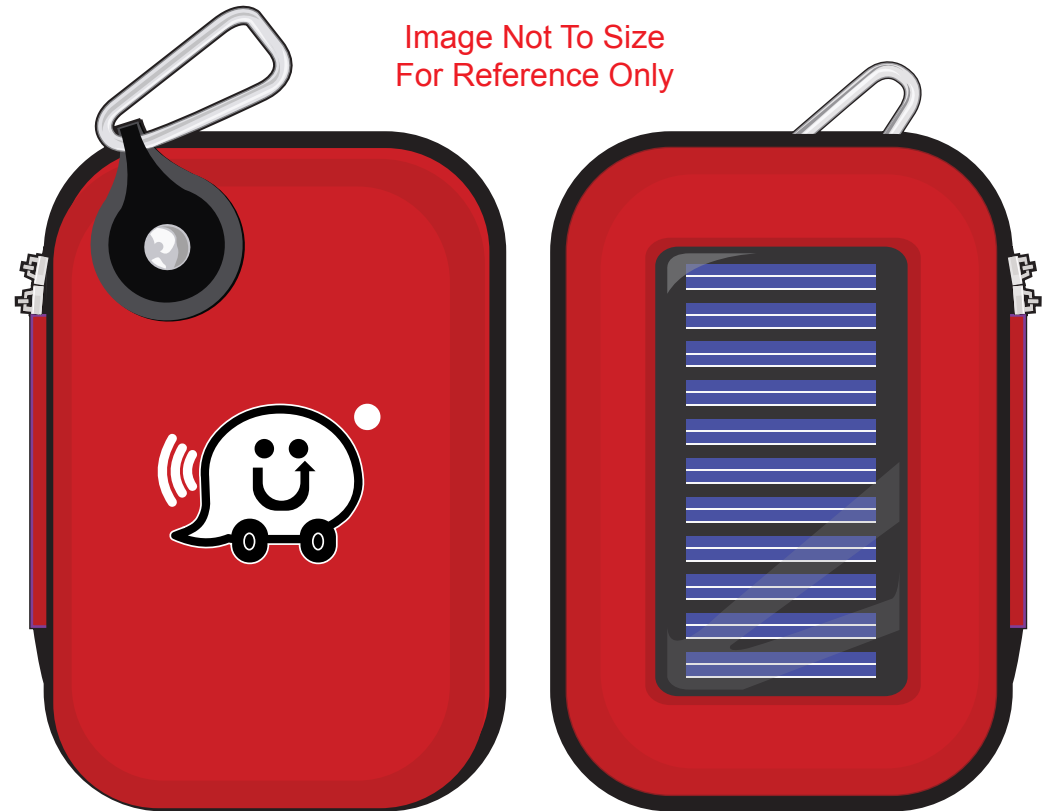

Artwork @ 100%
(1.26H x 1.75W)

Order#:116139
Product:Solar Charger Pack, Red
Item #:1219-300099
Imprint Method:Screen Print on the Front, Black/White

*****IMPORTANT INFORMATION*** (PLEASE READ)**

Please proof carefully for spelling errors, omissions, and layout accuracy. It is your responsibility to correct any errors. Garrett Specialties assumes no responsibility for errors after a proof has been authorized to print. Please note changes or revisions to your proof from your original instructions may cause revision in your ship date. Delays in paper proof approval also may require a change in your schedule ship dates. Occasionally, some fax machines may distort the image. Please pay close attention to numbers.