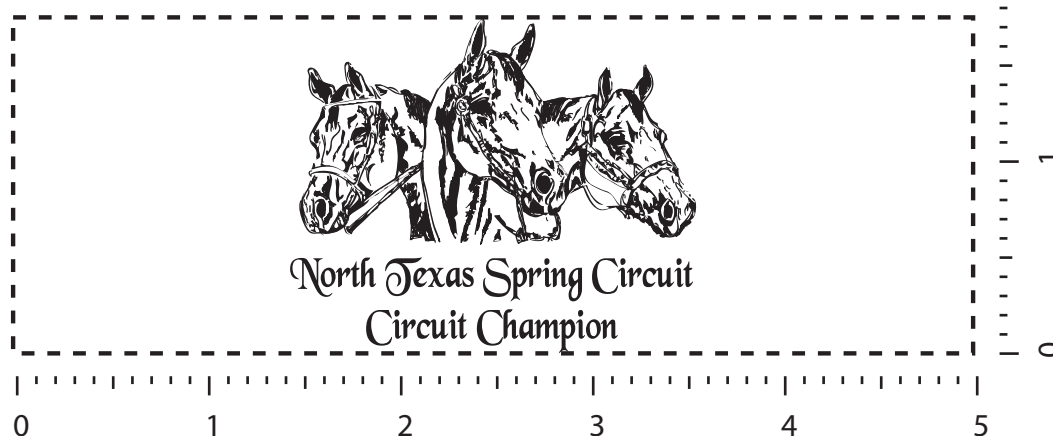

Order#: 116027
Product: Stainless Commuter Mug
Item #: 1097-300910
Imprint Method: Screen Print Black

Artwork shown @ 100%
Dotted line is for FPO (FOR POSITION ONLY)
to show imprint area

*****IMPORTANT INFORMATION*** (PLEASE READ)**