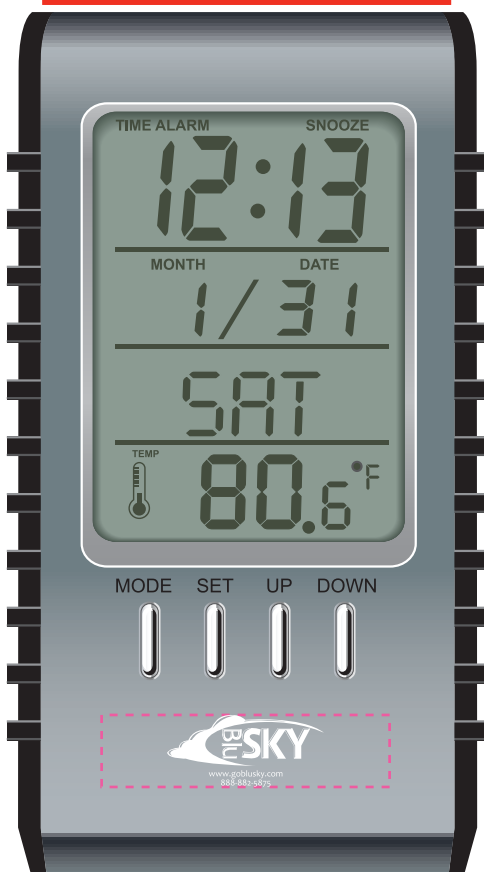

2 Split Rock Drive Suite 11, Cherry Hill, Nj 08003
Telephone: 1-856 424-4818 or 1-800 320-1510
Fax: 1-856 424-5269
Hours of Operation: 9:30 - 5:30 pm Eastern, M - F
Customer Service E-mail: service@garrettspecialties.com

Order#: 115929
Product: Flip-N-Fall Alarm Clock/Calculator
Item #: 1087-300938
Imprint Method: Screen Print - White

OPTION A (ORIGINAL)

ADVISE & VERIFY SMALL TEXT
& DETAILS MAY FILL-IN
(WILL NOT BE LEGIBLE)