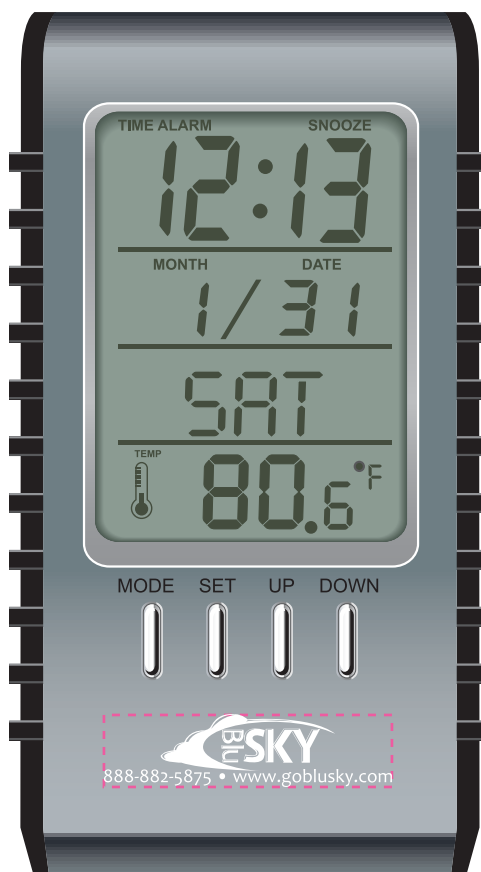

OPTION B (SUGGESTED)

Actual Size of Imprint
Dotted Lines Do Not Print

Enlarged for Clarity

888-882-5875 • www.goblusky.com

IMPORTANT INFORMATION (PLEASE READ)

Please proof carefully for spelling errors, omissions, and layout accuracy. It is your responsibility to correct any errors. Garrett Specialties assumes no responsibility for errors after a proof has been authorized to print. Please note changes or revisions to your proof from your original instructions may cause revision in your ship date. Delays in paper proof approval also may require a change in your schedule ship dates. Occasionally, some fax machines may distort the image. Please pay close attention to numbers.

It is imperative that you view your e-proof and submit your approval and/or changes promptly to maintain your anticipated delivery date.

Please keep in mind that this virtual proof is not a printed sample of your artwork on our product. The size and placement of the artwork may vary from this proof when actually printed on the product. Carefully review the attached proof for verification of copy & layout.

Due to inherent technical differences in color monitors, the imprint colors and product colors depicted in the attached proof will not resemble those in the final product. We make every effort to match requested custom colors, but cannot guarantee a 100% exact match. Imprints are applied using pad or screen inks. These inks are hand mixed as close as possible to the requested color but may vary 2 to 4 shades. For this reason an exact PMS match cannot be guaranteed.

Your order is ON HOLD until we receive an approval from you in reference to your artwork.