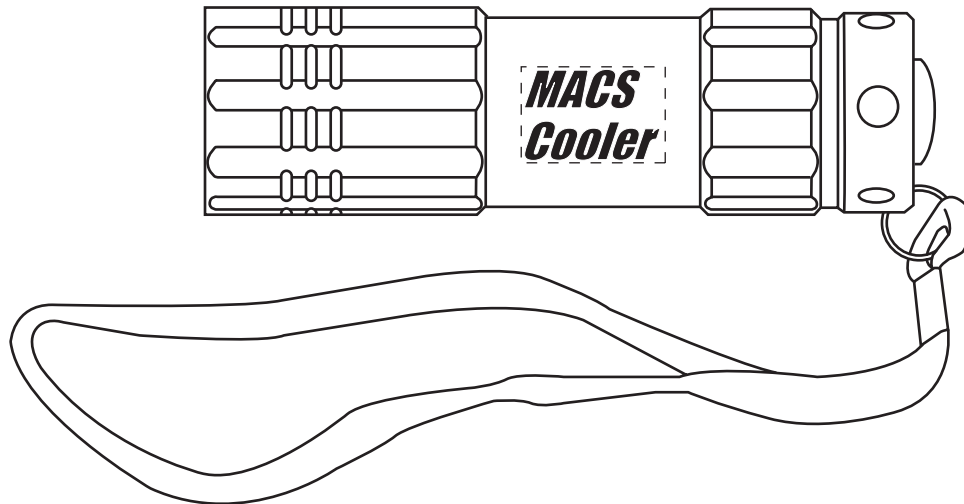

Customer Service E-mail: service@garrettspecialties.com

Order#: 115916

Product: Pocket Aluminum LED Flashlight

Item #: 1005-105201

Imprint Method: Laser Engraved

Actual Size of Imprint
Dotted Lines Do Not Print