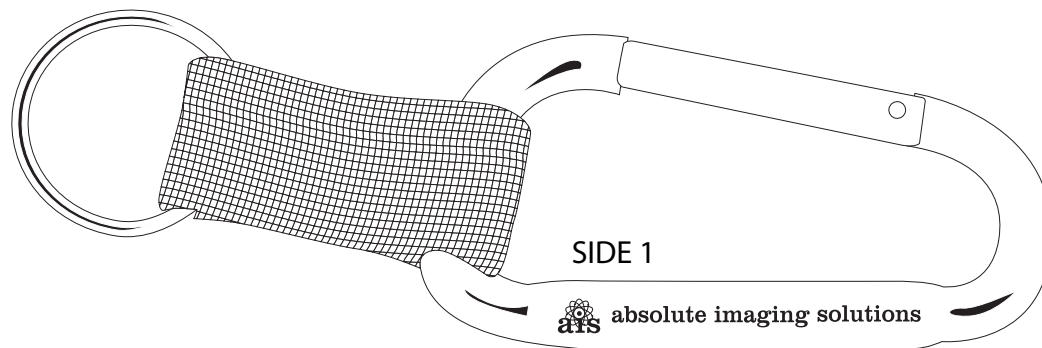

Order#: 115912

Product: Anodized Carabiner

Item #: 1005-103844

Imprint Method: Laser Engraved

**Text falls below minimum point size:**

**Small text of ad falls below minimum point size and will not laser. See suggested layout for best printability.**

Actual Size of Imprint  
Dotted Lines Do Not Print

Enlarged for Clarity