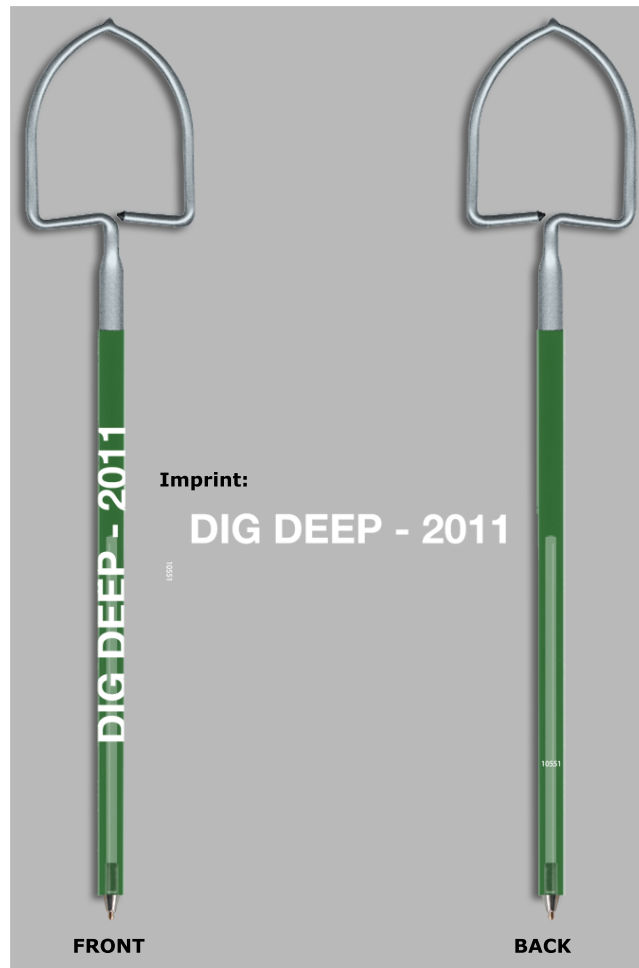

Customer Service E-mail: service@garrettspecialties.com

Order#: 115887

Product: Shovel Pen

Item #: 1046-100309

Imprint Method: Screen Print - White

Shovel Pen Product Color Green Barrel with Silver Shovel

Image Not To Size
For Reference Only