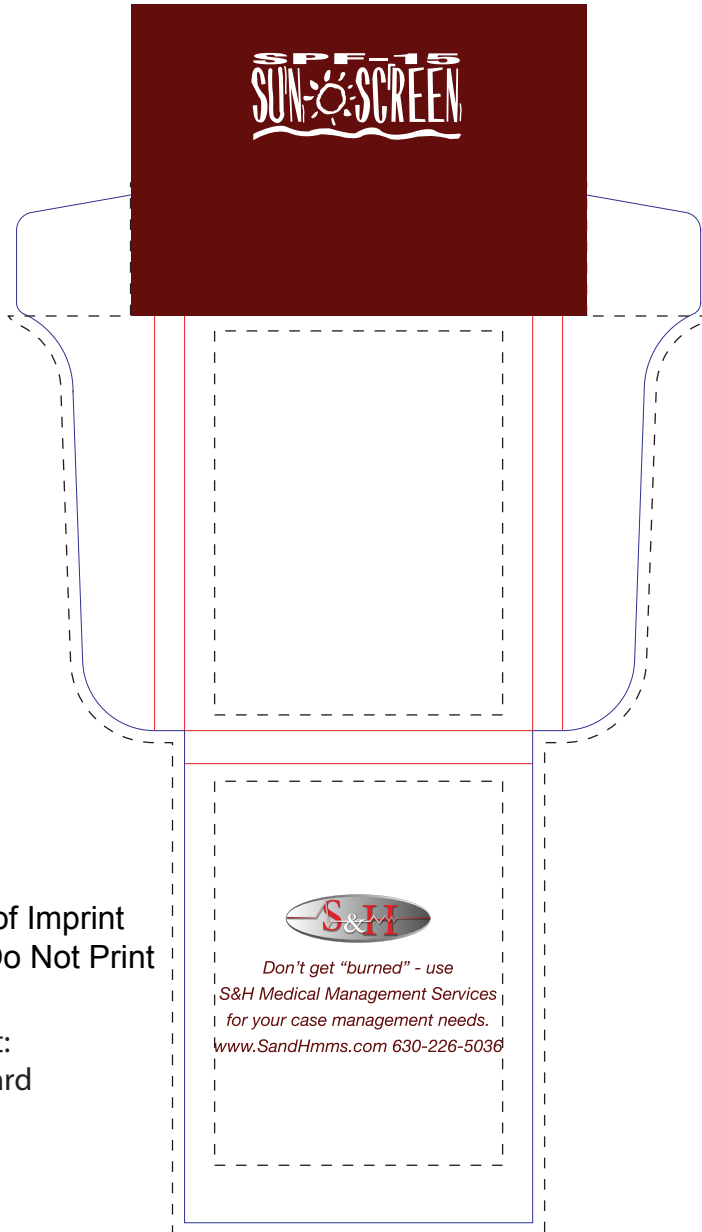

Order#: 115865
Product: SPF-15 Sunblock Lotion Pocket Pack
Item #: 1010-108107
Imprint Method: 4 Color Process

REVISED

Enlarged for Clarity

*Don't get "burned" - use
S&H Medical Management Services
for your case management needs.
www.SandHmms.com 630-226-5036*